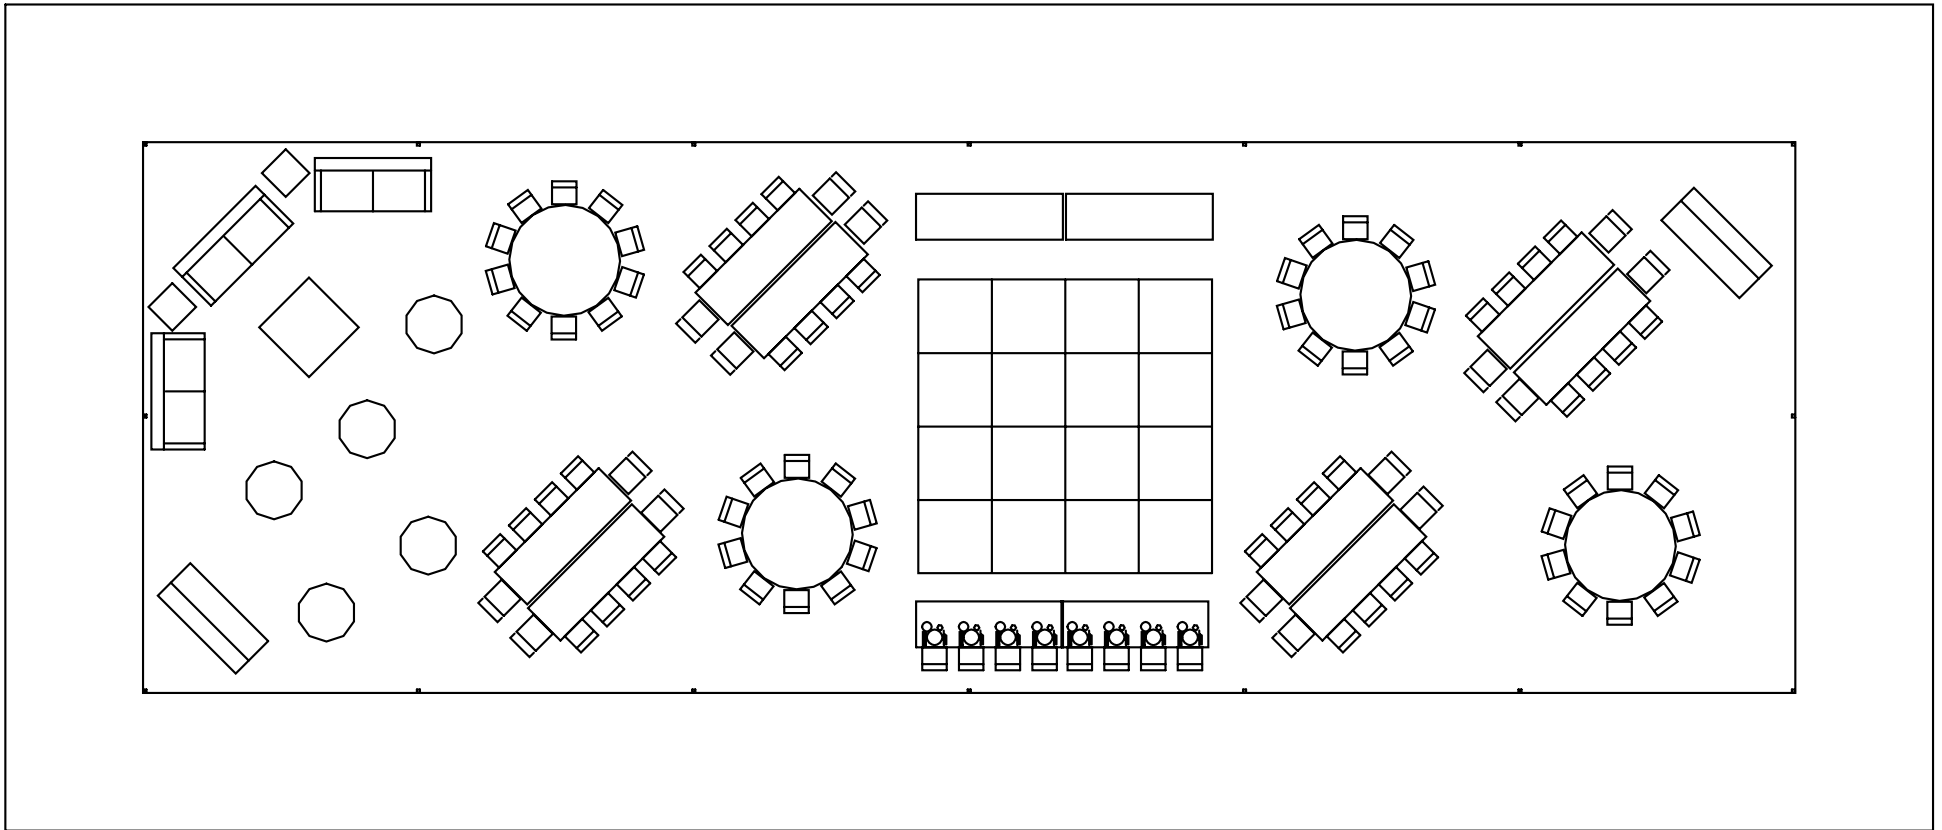

9-72" Rd Tables

90- Chairs

12x12 Dance Floor

3-8' Table Buffet

8- Person Head Table

16-8' Rec Tables for Seating

128- Chairs

12x12 Dance Floor

2-8' Table Buffet

8- Person Head Table

30 By 60 Tent
Seating For 88 People
48" Cake Table
6' Bar
12 By 12 Dance Floor
Buffet

30 By 75 Tent
Seating For 88 People
Lounge and Cocktail Area
6' Bar
12 By 12 Dance Floor
Buffet

30 By 90 Tent
Seating For 96 People
Lounge And Cocktail Area
16 By 16 Dance Floor
Two 6' Bars
Buffet

40 By 40 Tent
Seating For 74 People
12 By 12 Dance Floor
Sweetheart Table
6' Bar
48" Cake Table

40x40's

12-8' Tables for Seating
96- Chairs
12x12 Dance Floor
2-8' Tables for Buffet
8- Person Head Table
48" Cake Table

9-60" Rd Tables
72- Chairs
12x12 Dance Floor
2-8' Tables for Buffet
8- Person Head Table
48" Cake Table