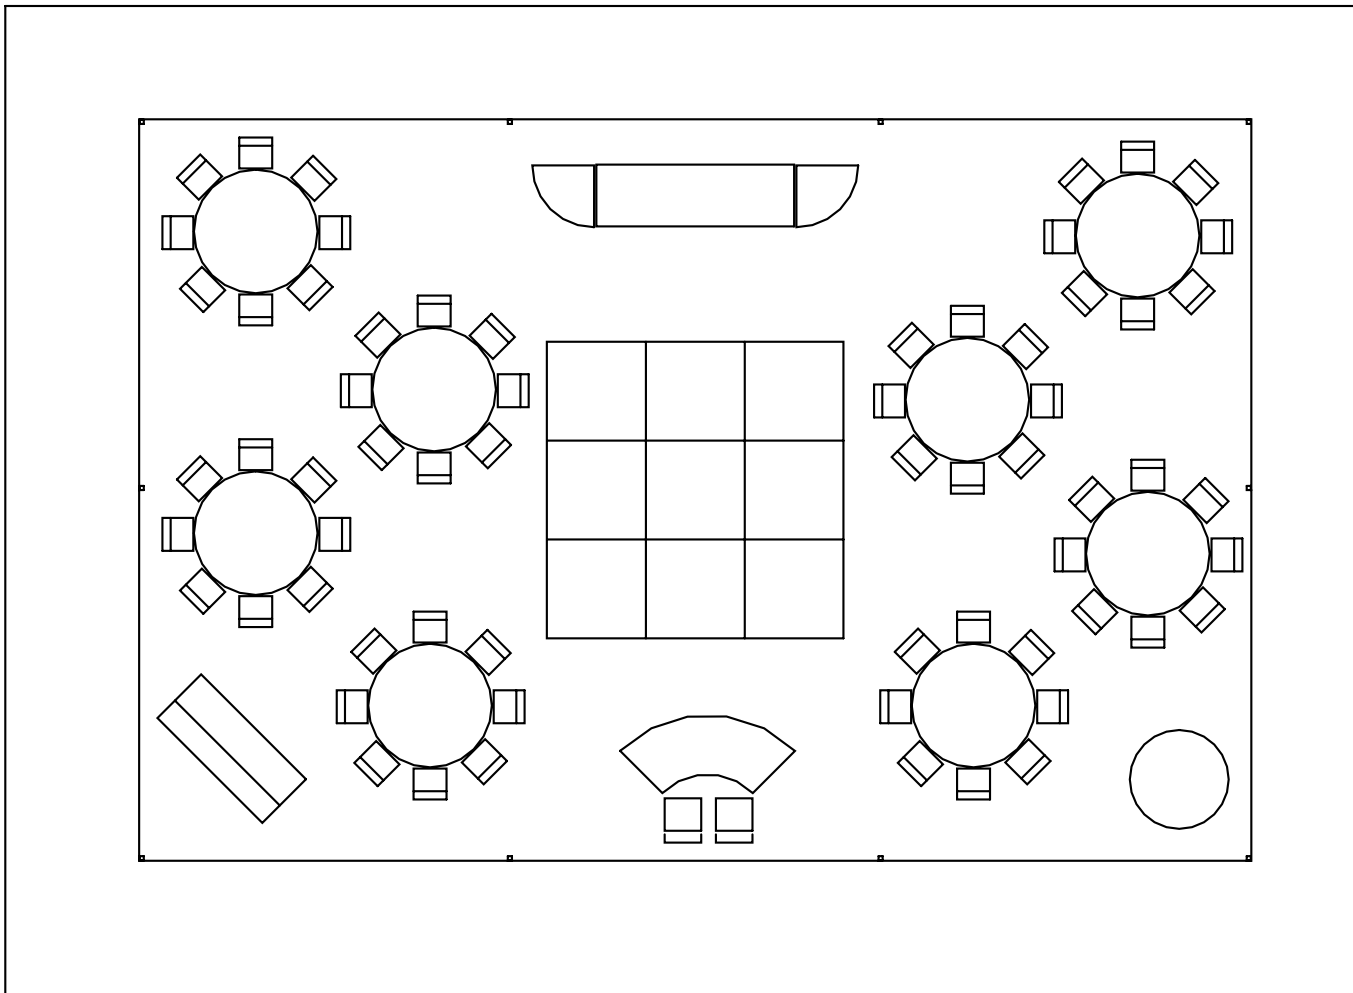

30 By 30 Tent
Seating For 56 people
6' Bar
36" Cake Table

30 By 45 Tent
Seating For 82 People
6' Bar
48' Cake Table
12 By 12 Dance Floor
SweetHeart Table
Buffet

30 By 45 Tent
Seating For 66 People
48' Cake Table
6' Bar
12 By 12 Dance Floor
Sweetheart Table
Buffet

30x45's

7-60" Rd Tables
56- Chairs for Guests
12x12 Dance Floor
8 Person Head Table
2-8' Table Buffet
48" Cake Table

6-72" Tables
60- Chairs for Guests
12x12 Dance Floor
8 Person Head Table
2-8' Table Buffet
48" Cake Table

12-8' Tables for Seating
96- Chairs for Guests
12x12 Dance Floor
8- Person Head Table
2-8' Table Buffet
48" Cake Table

30x60's

12-60" Rd Tables

96- Chairs

12x12 Dance Floor

3-8' Table Buffet

8- Person Head Table

9-72" Rd Tables

90- Chairs

12x12 Dance Floor

3-8' Table Buffet

8- Person Head Table

16-8' Rec Tables for Seating

128- Chairs

12x12 Dance Floor