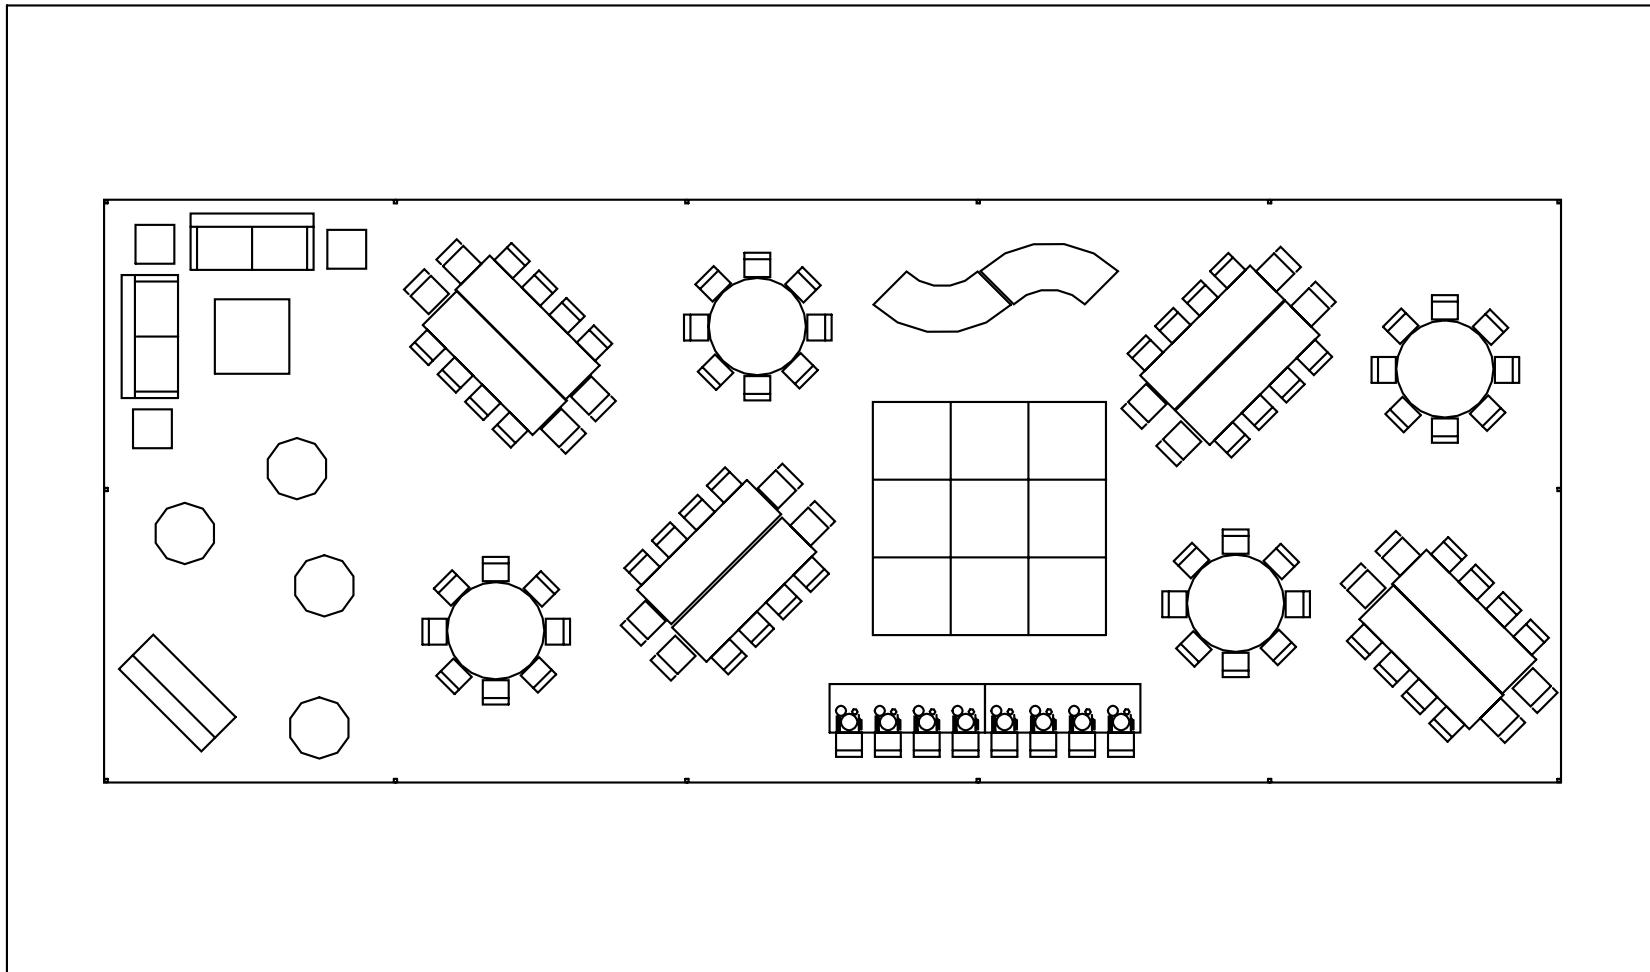

9-72" Rd Tables

90- Chairs

12x12 Dance Floor

3-8' Table Buffet

8- Person Head Table

16-8' Rec Tables for Seating

128- Chairs

12x12 Dance Floor

2-8' Table Buffet

8- Person Head Table

30 By 60 Tent
Seating For 88 People
48" Cake Table
6' Bar
12 By 12 Dance Floor
Buffet

30 By 75 Tent
Seating For 88 People
Lounge and Cocktail Area
6' Bar
12 By 12 Dance Floor
Buffet

30 By 90 Tent
Seating For 96 People
Lounge And Cocktail Area
16 By 16 Dance Floor
Two 6' Bars
Buffet

40 By 40 Tent
Seating For 74 People
12 By 12 Dance Floor
Sweetheart Table
6' Bar
48" Cake Table

40x40's

12-8' Tables for Seating
96- Chairs
12x12 Dance Floor
2-8' Tables for Buffet
8- Person Head Table
48" Cake Table

9-60" Rd Tables
72- Chairs
12x12 Dance Floor
2-8' Tables for Buffet
8- Person Head Table
48" Cake Table