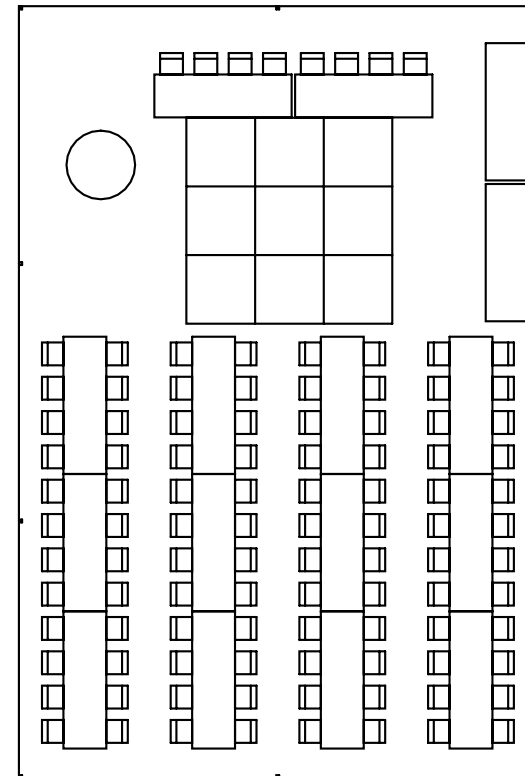

30 By 30 Tent
Seating For 56 people
6' Bar
36" Cake Table

30 By 45 Tent
Seating For 82 People
6' Bar
48' Cake Table
12 By 12 Dance Floor
SweetHeart Table
Buffet

30 By 45 Tent
Seating For 66 People
48' Cake Table
6' Bar
12 By 12 Dance Floor
Sweetheart Table
Buffet

30x45's

7-60" Rd Tables
56- Chairs for Guests
12x12 Dance Floor
8 Person Head Table
2-8' Table Buffet
48" Cake Table

6-72" Tables
60- Chairs for Guests
12x12 Dance Floor
8 Person Head Table
2-8' Table Buffet
48" Cake Table

12-8' Tables for Seating
96- Chairs for Guests
12x12 Dance Floor
8- Person Head Table
2-8' Table Buffet
48" Cake Table

30x60's

12-60" Rd Tables

96- Chairs

12x12 Dance Floor

3-8' Table Buffet

8- Person Head Table

9-72" Rd Tables

90- Chairs

12x12 Dance Floor

3-8' Table Buffet

8- Person Head Table

16-8' Rec Tables for Seating

128- Chairs

12x12 Dance Floor