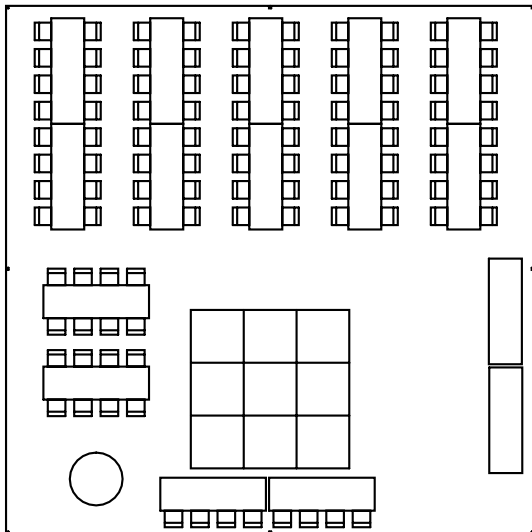

2-8' Table Buffet

8- Person Head Table

30 By 60 Tent
Seating For 88 People
48" Cake Table
6' Bar
12 By 12 Dance Floor
Buffet

30 By 75 Tent
Seating For 88 People
Lounge and Cocktail Area
6' Bar
12 By 12 Dance Floor
Buffet

30 By 90 Tent
Seating For 96 People
Lounge And Cocktail Area
16 By 16 Dance Floor
Two 6' Bars
Buffet

40 By 40 Tent
Seating For 74 People
12 By 12 Dance Floor
Sweetheart Table
6' Bar
48" Cake Table

40x40's

12-8' Tables for Seating
96- Chairs
12x12 Dance Floor
2-8' Tables for Buffet
8- Person Head Table
48" Cake Table

9-60" Rd Tables
72- Chairs
12x12 Dance Floor
2-8' Tables for Buffet
8- Person Head Table
48" Cake Table