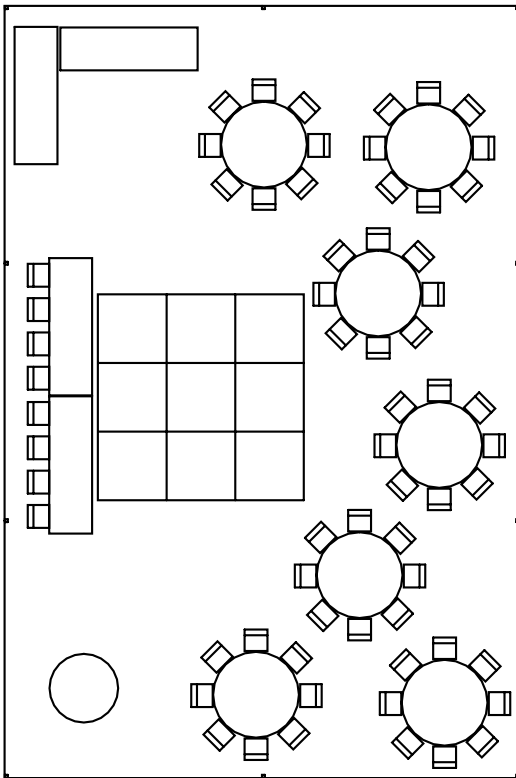

30 By 30 Tent
Seating For 56 people
6' Bar
36" Cake Table

30 By 45 Tent
Seating For 82 People
6' Bar
48' Cake Table
12 By 12 Dance Floor
SweetHeart Table
Buffet

30 By 45 Tent
Seating For 66 People
48' Cake Table
6' Bar
12 By 12 Dance Floor
Sweetheart Table
Buffet

30x45's

7-60" Rd Tables
56- Chairs for Guests
12x12 Dance Floor
8 Person Head Table
2-8' Table Buffet
48" Cake Table

6-72" Tables
60- Chairs for Guests
12x12 Dance Floor
8 Person Head Table
2-8' Table Buffet
48" Cake Table

12-8' Tables for Seating
96- Chairs for Guests
12x12 Dance Floor
8- Person Head Table
2-8' Table Buffet
48" Cake Table

30x60's

12-60" Rd Tables

96- Chairs

12x12 Dance Floor

3-8' Table Buffet

8- Person Head Table

9-72" Rd Tables

90- Chairs

12x12 Dance Floor

3-8' Table Buffet

8- Person Head Table

16-8' Rec Tables for Seating

128- Chairs

12x12 Dance Floor