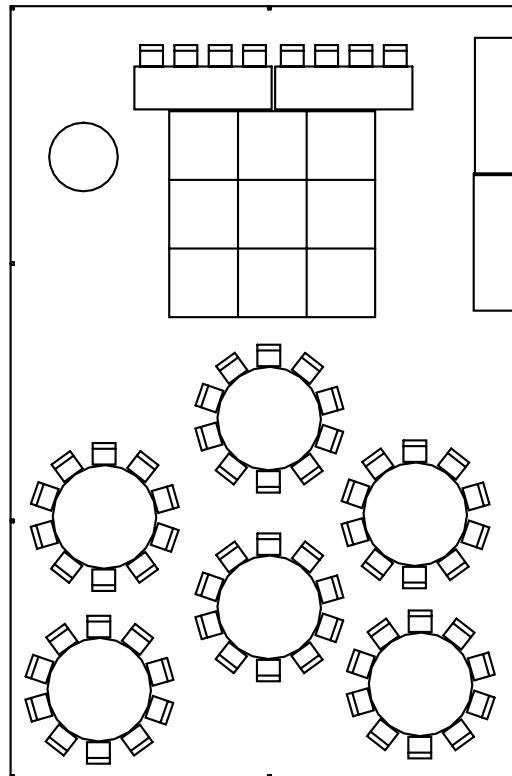

30 By 30 Tent
Seating For 56 people
6' Bar
36" Cake Table

30 By 45 Tent
Seating For 82 People
6' Bar
48' Cake Table
12 By 12 Dance Floor
SweetHeart Table
Buffet

30 By 45 Tent
Seating For 66 People
48' Cake Table
6' Bar
12 By 12 Dance Floor
Sweetheart Table
Buffet

30x45's

7-60" Rd Tables
56- Chairs for Guests
12x12 Dance Floor
8 Person Head Table
2-8' Table Buffet
48" Cake Table

6-72" Tables
60- Chairs for Guests
12x12 Dance Floor
8 Person Head Table
2-8' Table Buffet
48" Cake Table

12-8' Tables for Seating
96- Chairs for Guests
12x12 Dance Floor
8- Person Head Table
2-8' Table Buffet
48" Cake Table

30x60's

12-60" Rd Tables

96- Chairs

12x12 Dance Floor

3-8' Table Buffet

8- Person Head Table

12-8' Tables for Seating
96- Chairs
12x12 Dance Floor
2-8' Tables for Buffet
8- Person Head Table
48" Cake Table

9-60" Rd Tables
72- Chairs
12x12 Dance Floor
2-8' Tables for Buffet
8- Person Head Table
48" Cake Table