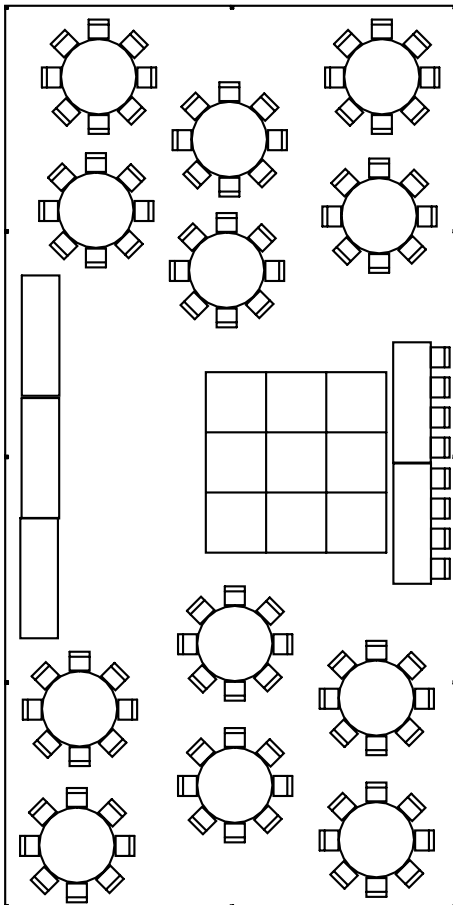

30x45's

7-60" Rd Tables
56- Chairs for Guests
12x12 Dance Floor
8 Person Head Table
2-8' Table Buffet
48" Cake Table

6-72" Tables
60- Chairs for Guests
12x12 Dance Floor
8 Person Head Table
2-8' Table Buffet
48" Cake Table

12-8' Tables for Seating
96- Chairs for Guests
12x12 Dance Floor
8- Person Head Table
2-8' Table Buffet
48" Cake Table

30x60's

12-60" Rd Tables

96- Chairs

12x12 Dance Floor

3-8' Table Buffet

8- Person Head Table

9-72" Rd Tables

90- Chairs

12x12 Dance Floor

3-8' Table Buffet

8- Person Head Table

16-8' Rec Tables for Seating

128- Chairs

12x12 Dance Floor

2-8' Table Buffet

8- Person Head Table

30 By 60 Tent
Seating For 88 People
48" Cake Table
6' Bar
12 By 12 Dance Floor
Buffet

30 By 75 Tent
Seating For 88 People
Lounge and Cocktail Area
6' Bar
12 By 12 Dance Floor
Buffet