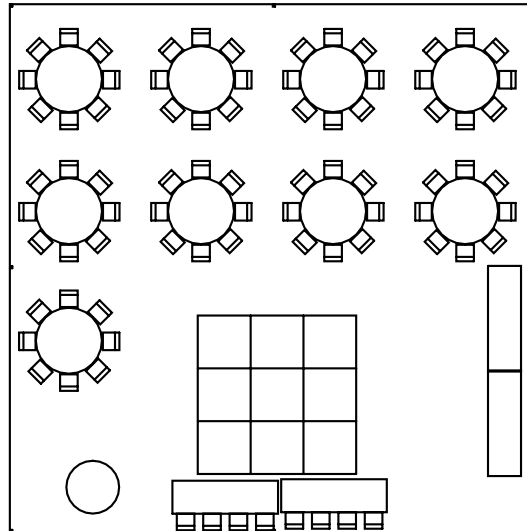

2-8' Table Buffet

8- Person Head Table

30 By 60 Tent
Seating For 88 People
48" Cake Table
6' Bar
12 By 12 Dance Floor
Buffet

30 By 75 Tent
Seating For 88 People
Lounge and Cocktail Area
6' Bar
12 By 12 Dance Floor
Buffet

30 By 90 Tent
Seating For 96 People
Lounge And Cocktail Area
16 By 16 Dance Floor
Two 6' Bars
Buffet

40 By 40 Tent
Seating For 74 People
12 By 12 Dance Floor
Sweetheart Table
6' Bar
48" Cake Table

40x40's

12-8' Tables for Seating
96- Chairs
12x12 Dance Floor
2-8' Tables for Buffet
8- Person Head Table
48" Cake Table

9-60" Rd Tables
72- Chairs
12x12 Dance Floor
2-8' Tables for Buffet
8- Person Head Table
48" Cake Table