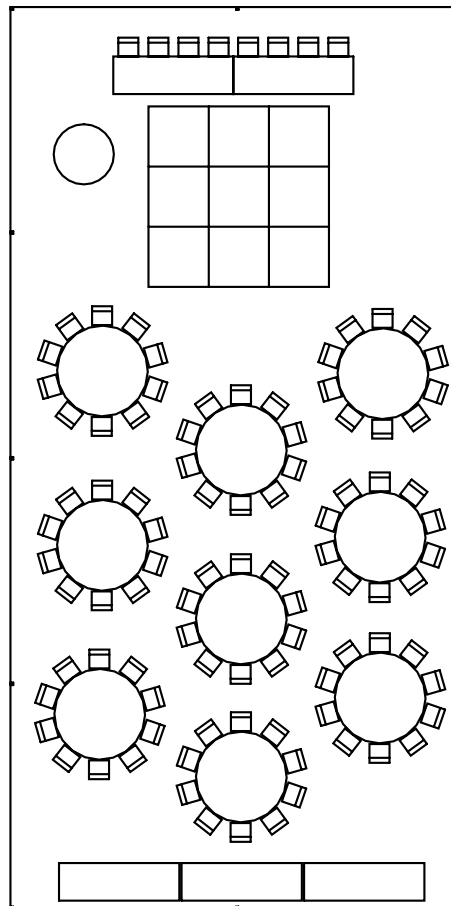

30 By 30 Tent
Seating For 56 people
6' Bar
36" Cake Table

30 By 45 Tent
Seating For 82 People
6' Bar
48' Cake Table
12 By 12 Dance Floor
SweetHeart Table
Buffet

30 By 45 Tent
Seating For 66 People
48' Cake Table
6' Bar
12 By 12 Dance Floor
Sweetheart Table
Buffet

30x45's

7-60" Rd Tables
56- Chairs for Guests
12x12 Dance Floor
8 Person Head Table
2-8' Table Buffet
48" Cake Table

6-72" Tables
60- Chairs for Guests
12x12 Dance Floor
8 Person Head Table
2-8' Table Buffet
48" Cake Table

12-8' Tables for Seating
96- Chairs for Guests
12x12 Dance Floor
8- Person Head Table
2-8' Table Buffet
48" Cake Table

30x60's

12-60" Rd Tables

96- Chairs

12x12 Dance Floor

3-8' Table Buffet

8- Person Head Table

9-72" Rd Tables

90- Chairs

12x12 Dance Floor

3-8' Table Buffet

8- Person Head Table

16-8' Rec Tables for Seating

128- Chairs

12x12 Dance Floor