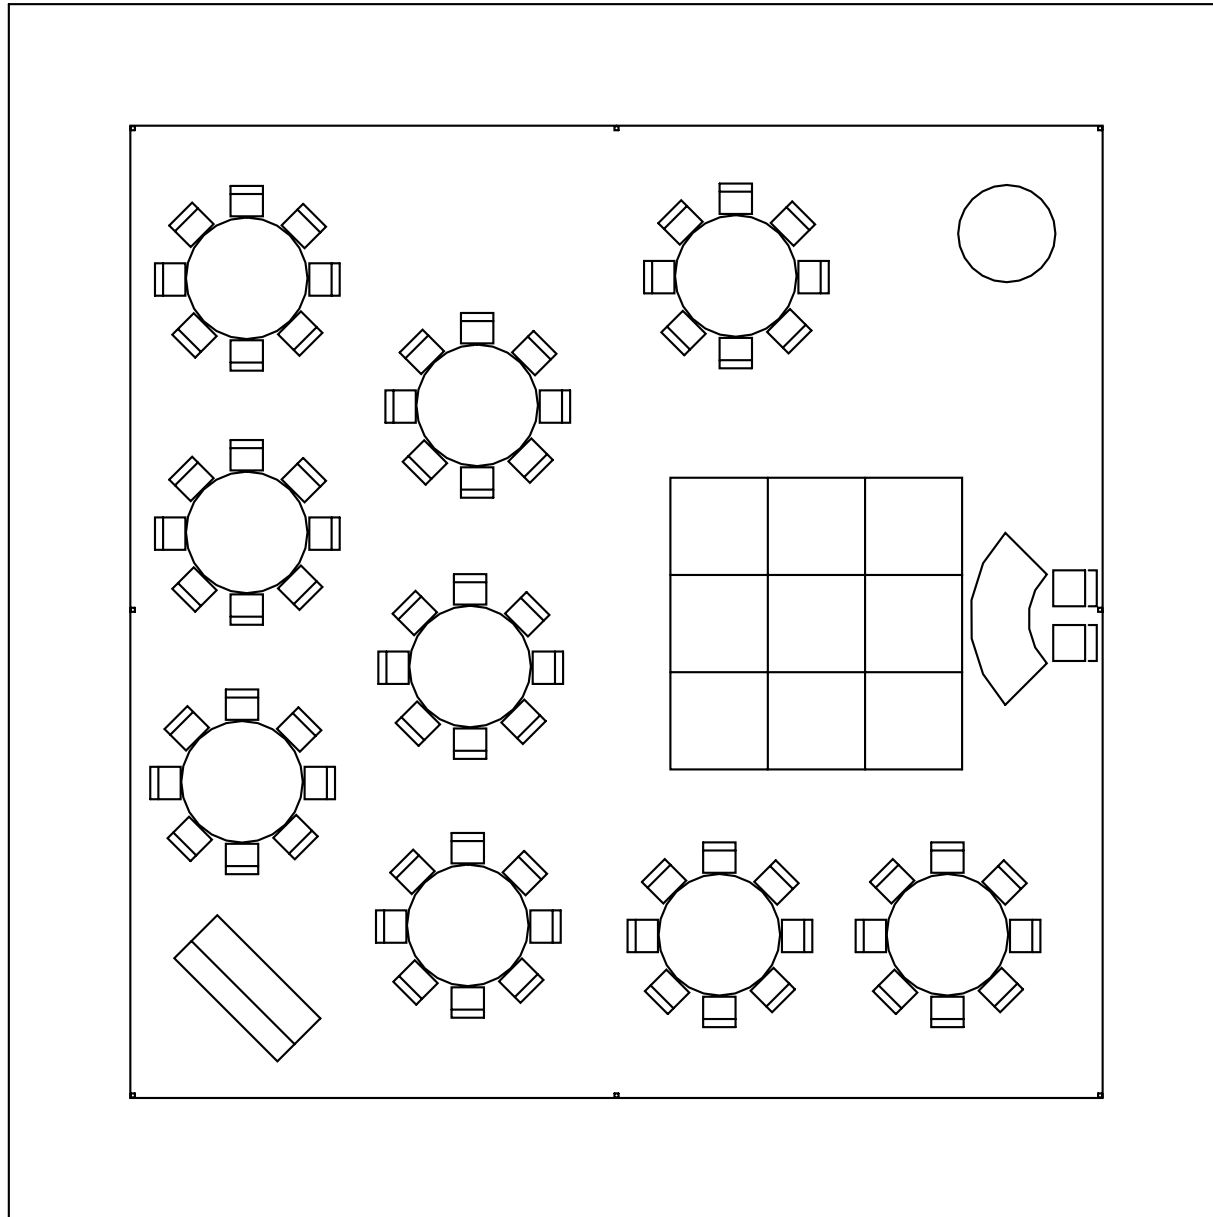

40 By 40 Tent
Seating For 74 People
12 By 12 Dance Floor
Sweetheart Table
6' Bar
48" Cake Table