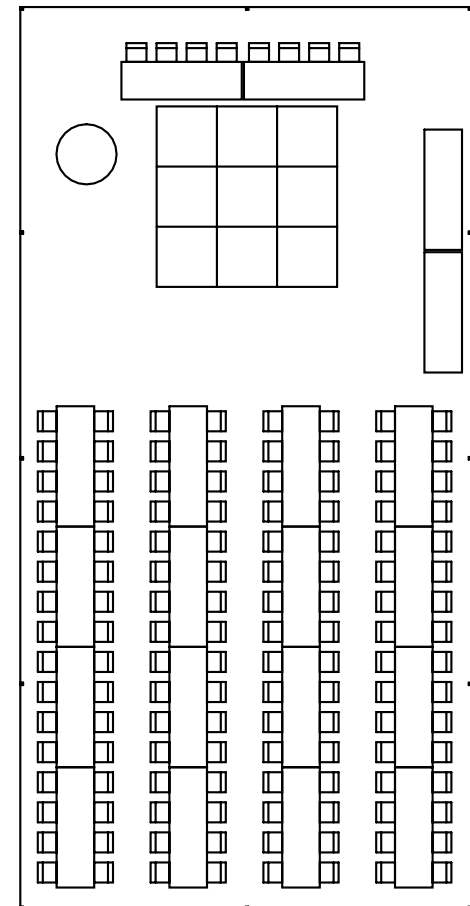

30x45's

7-60" Rd Tables
56- Chairs for Guests
12x12 Dance Floor
8 Person Head Table
2-8' Table Buffet
48" Cake Table

6-72" Tables
60- Chairs for Guests
12x12 Dance Floor
8 Person Head Table
2-8' Table Buffet
48" Cake Table

12-8' Tables for Seating
96- Chairs for Guests
12x12 Dance Floor
8- Person Head Table
2-8' Table Buffet
48" Cake Table

30x60's

12-60" Rd Tables

96- Chairs

12x12 Dance Floor

3-8' Table Buffet

8- Person Head Table

9-72" Rd Tables

90- Chairs

12x12 Dance Floor

3-8' Table Buffet

8- Person Head Table

16-8' Rec Tables for Seating

128- Chairs

12x12 Dance Floor

2-8' Table Buffet

8- Person Head Table

30 By 60 Tent
Seating For 88 People
48" Cake Table
6' Bar
12 By 12 Dance Floor
Buffet

30 By 75 Tent
Seating For 88 People
Lounge and Cocktail Area
6' Bar
12 By 12 Dance Floor
Buffet