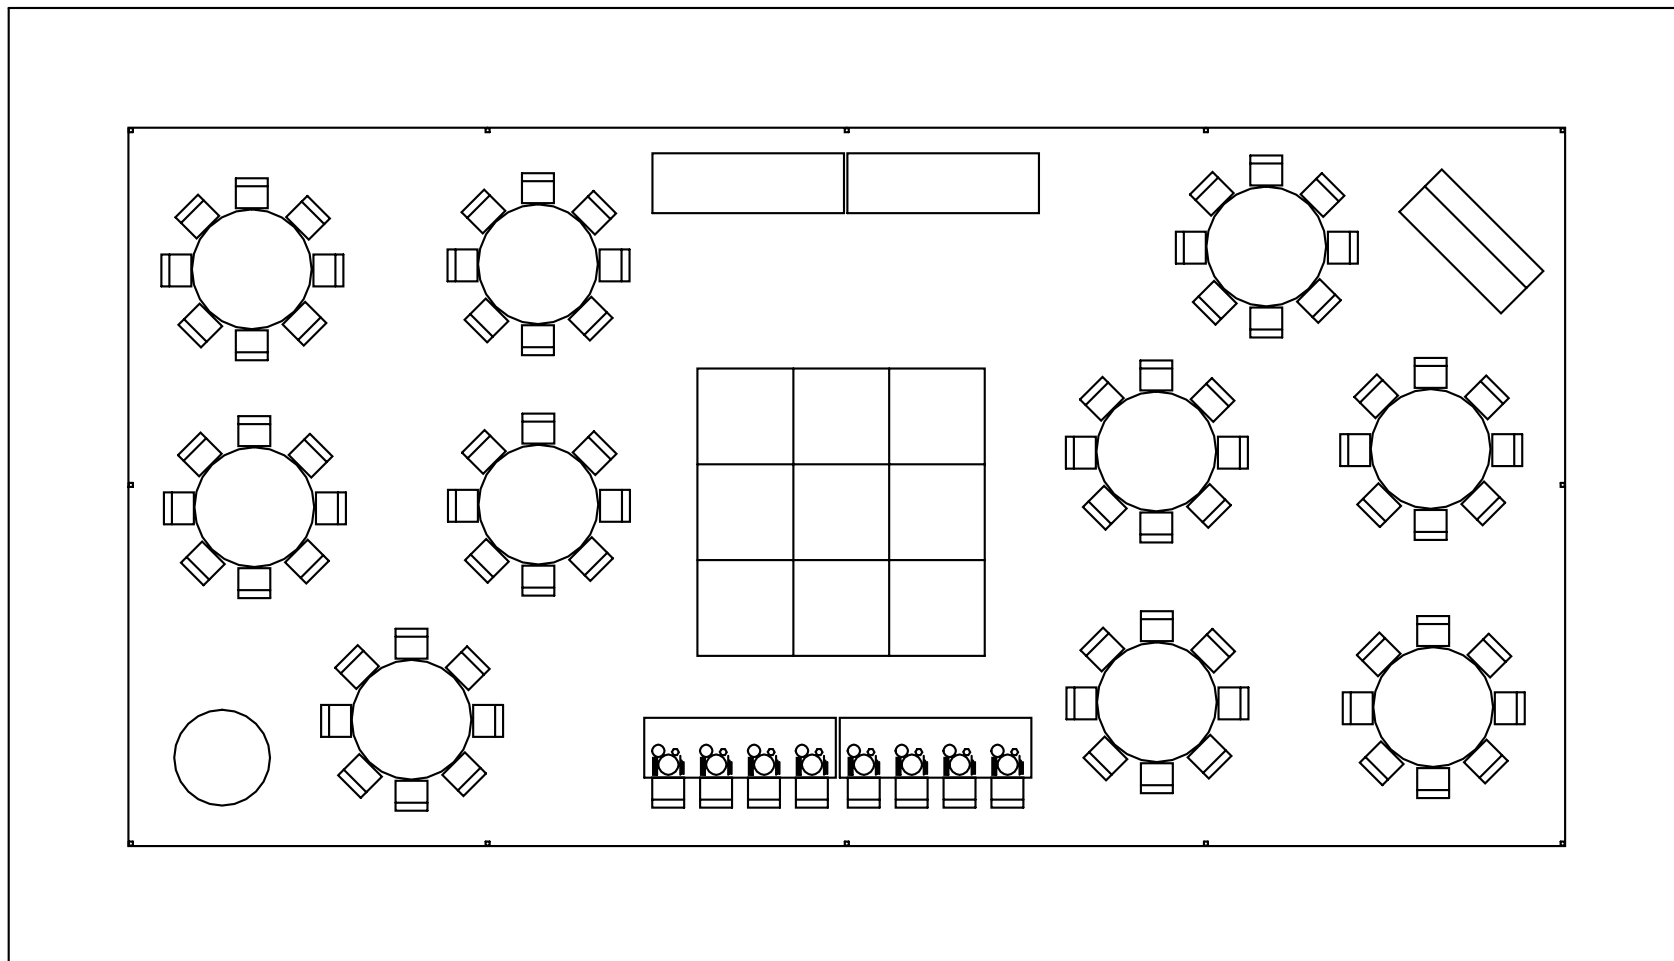

12-8' Tables for Seating
96- Chairs for Guests
12x12 Dance Floor
8- Person Head Table
2-8' Table Buffet
48" Cake Table

30x60's

12-60" Rd Tables

96- Chairs

12x12 Dance Floor

3-8' Table Buffet

8- Person Head Table

9-72" Rd Tables

90- Chairs

12x12 Dance Floor

3-8' Table Buffet

8- Person Head Table

16-8' Rec Tables for Seating

128- Chairs

12x12 Dance Floor

2-8' Table Buffet

8- Person Head Table

30 By 60 Tent
Seating For 88 People
48" Cake Table
6' Bar
12 By 12 Dance Floor
Buffet

30 By 75 Tent
Seating For 88 People
Lounge and Cocktail Area
6' Bar
12 By 12 Dance Floor
Buffet