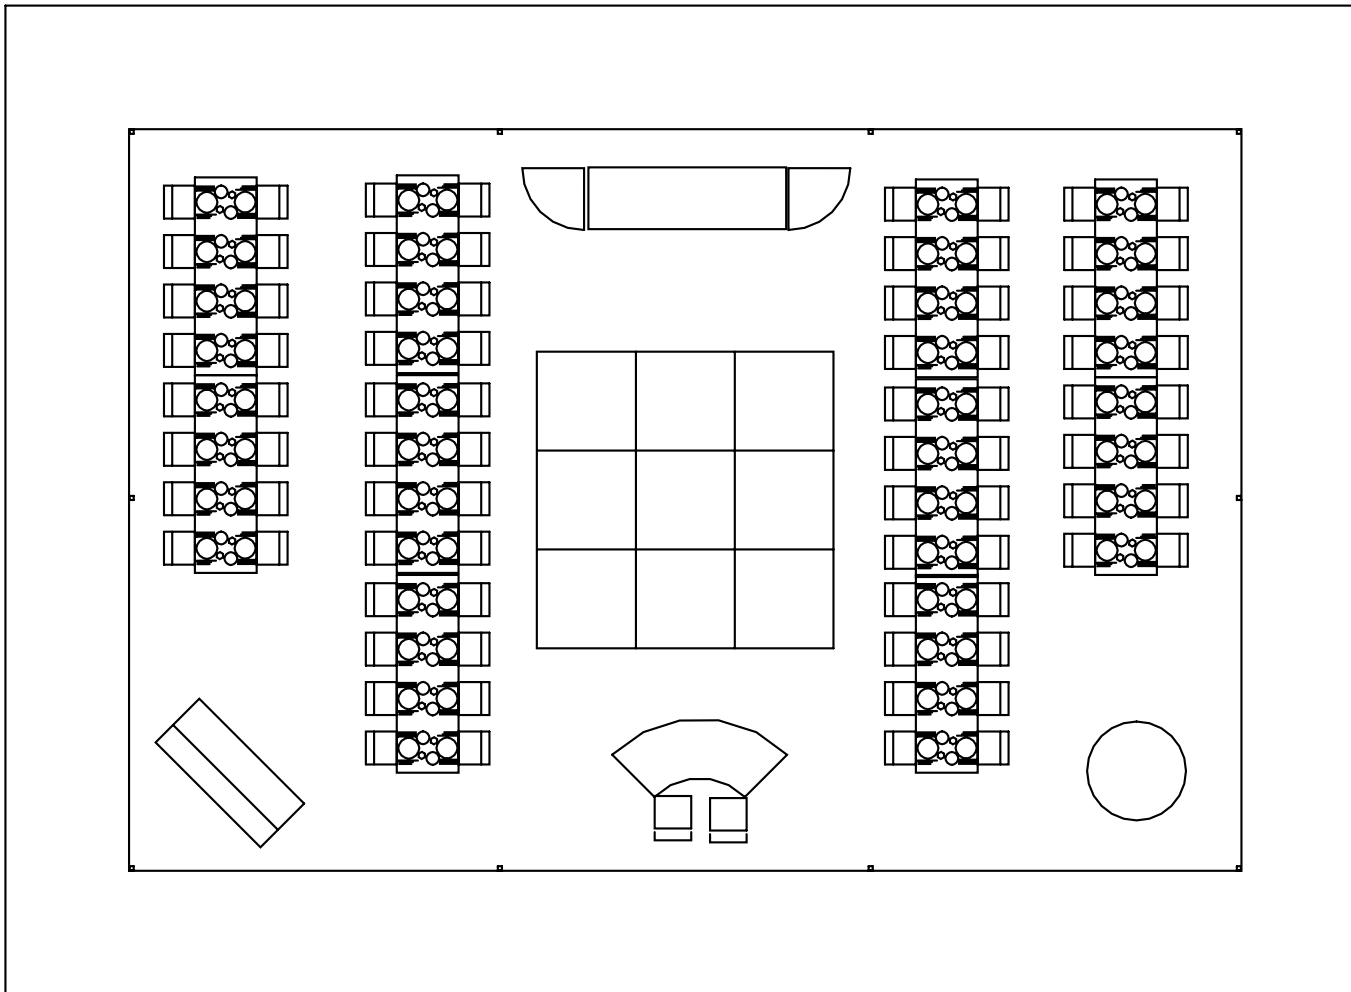

30 By 30 Tent
Seating For 56 people
6' Bar
36" Cake Table

30 By 45 Tent
Seating For 82 People
6' Bar
48' Cake Table
12 By 12 Dance Floor
SweetHeart Table
Buffet

30 By 45 Tent
Seating For 66 People
48' Cake Table
6' Bar
12 By 12 Dance Floor
Sweetheart Table
Buffet

30x45's

7-60" Rd Tables
56- Chairs for Guests
12x12 Dance Floor
8 Person Head Table
2-8' Table Buffet
48" Cake Table

6-72" Tables
60- Chairs for Guests
12x12 Dance Floor
8 Person Head Table
2-8' Table Buffet
48" Cake Table

12-8' Tables for Seating
96- Chairs for Guests
12x12 Dance Floor
8- Person Head Table
2-8' Table Buffet
48" Cake Table

30x60's

12-60" Rd Tables

96- Chairs

12x12 Dance Floor

3-8' Table Buffet

8- Person Head Table

2-8' Table Buffet

8- Person Head Table

30 By 60 Tent
Seating For 88 People
48" Cake Table
6' Bar
12 By 12 Dance Floor
Buffet

30 By 75 Tent
Seating For 88 People
Lounge and Cocktail Area
6' Bar
12 By 12 Dance Floor
Buffet