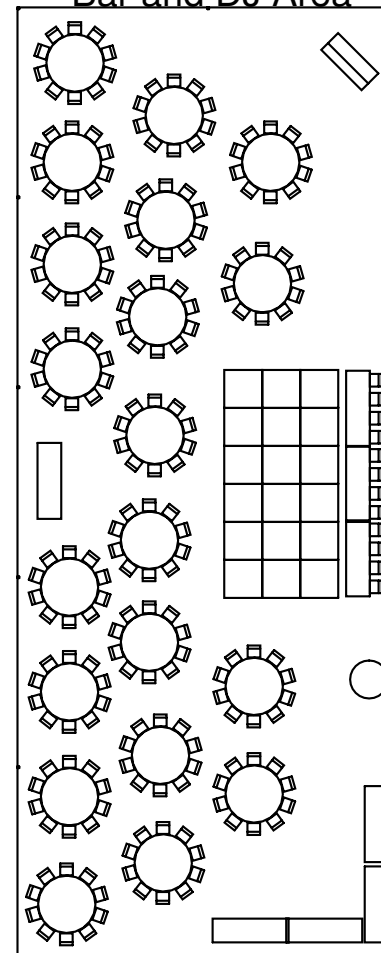

90- Chairs

12x12 Dance Floor

3-8' Table Buffet

8- Person Head Table

16-8' Rec Tables for Seating

128- Chairs

12x12 Dance Floor

2-8' Table Buffet

Bar and DJ Area

24-60" Rd Tables

192- Chairs

12x24 Dance Floor

12- Person Head Table

48" Cake Table

4-8' Table Buffet

Bar and DJ Area

20-72" Tables

200- Chairs

12x24 Dance Floor

12- Person Head Table

48" Cake Table

4-8' Table Buffet

Bar and DJ Area

40 By 40 Tent
Seating For 104 People
48" Cake Table
6' Bar

40 By 60 Tent
Seating For 164 People
16 By 16 Dance Floor
48" Cake Table
6' Bar
Buffet

40 By 60 Tent
Seating For 116 People
16 By 16 Dance Floor
6' Bar
48" Cake Table
Buffet

40x60's

19-8' Tables for Seating