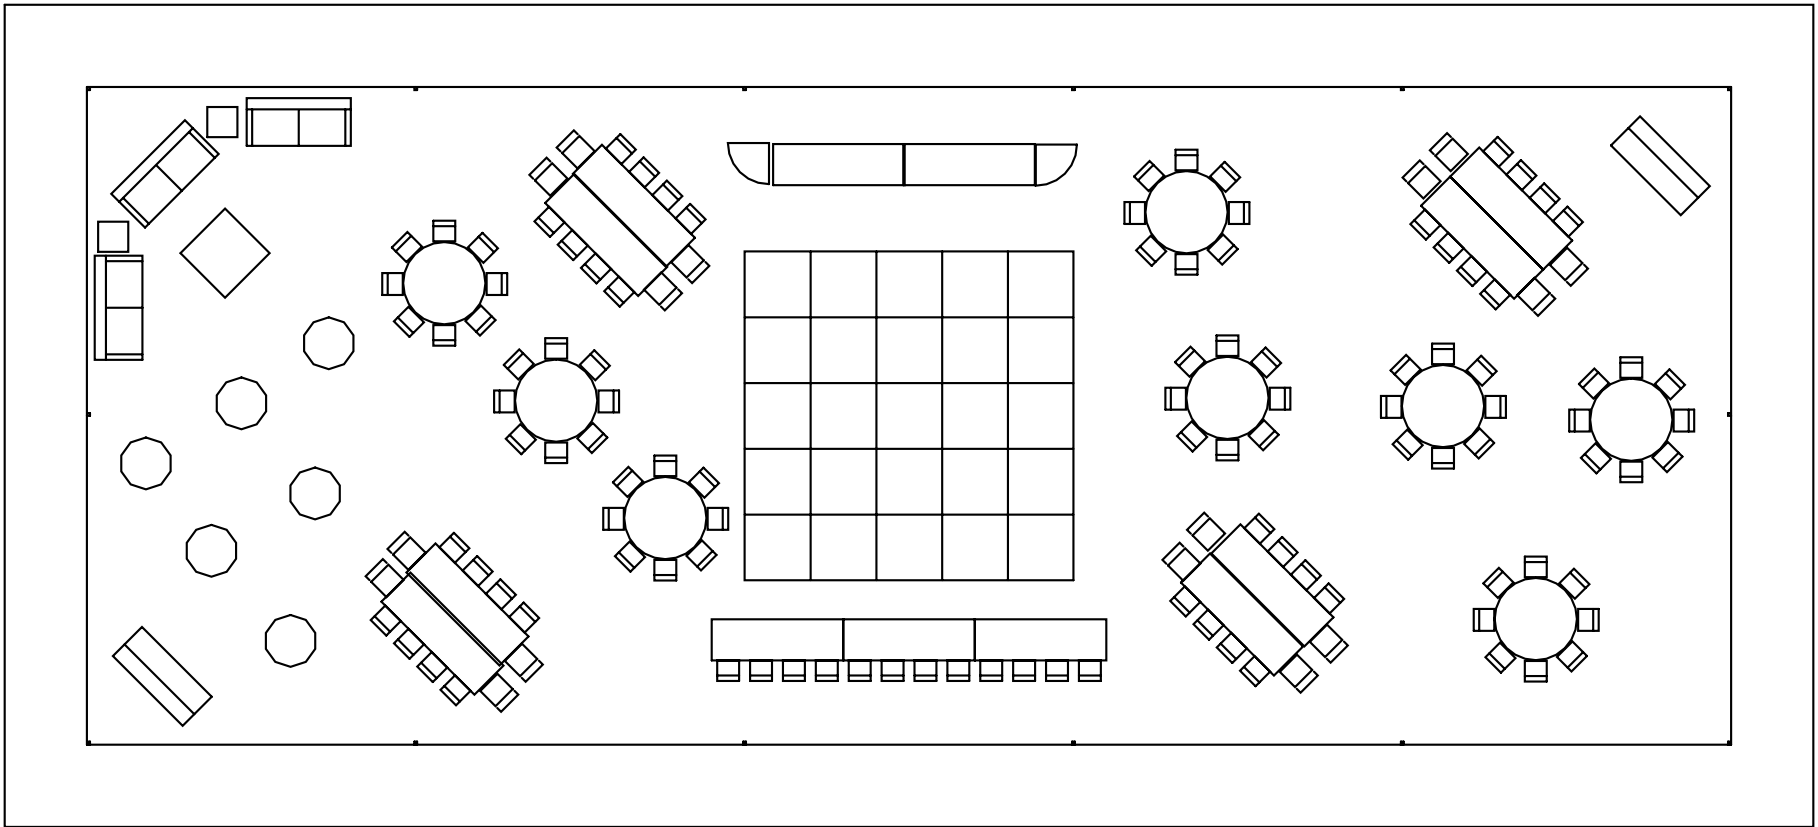

8- Person Head Table

30-8' Rec Tables for Seating

240- Chairs

12x12 Dance Floor

3-8' Table Buffet

8- Person Head Table

40 By 100 Tent
Seating For 124 People
Lounge And Cocktail Area
Two 6' Bars
48" Cake Table
Buffet