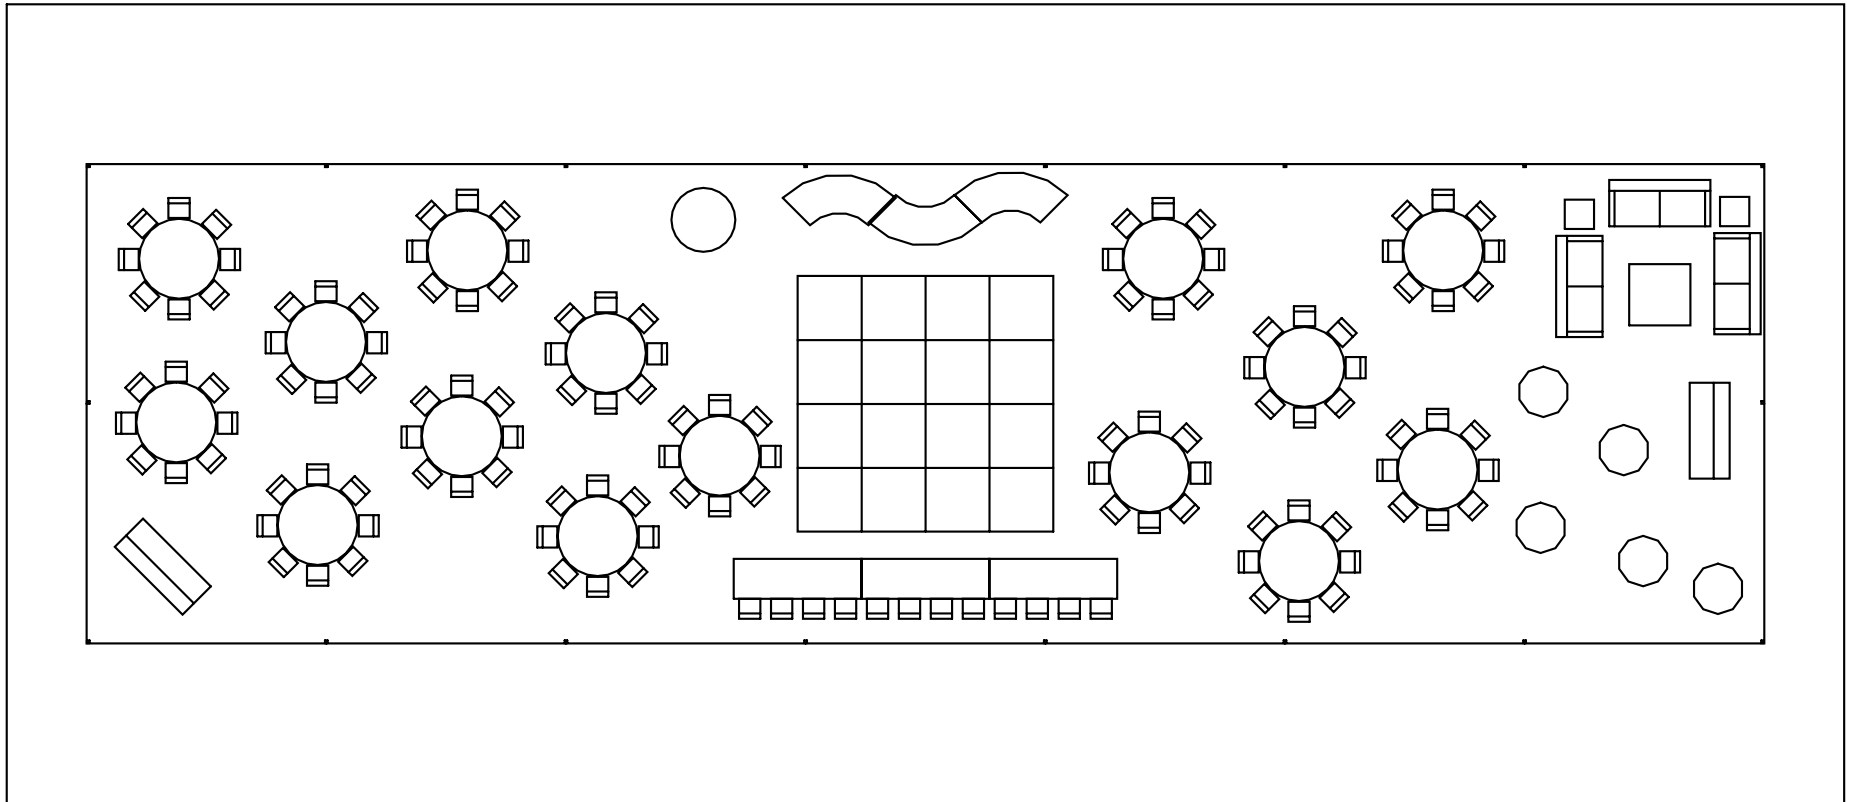

30 By 105 Tent
Seating for 132 People
Lounge and Cocktail Area
16 By 16 Dance Floor
Two 6' Bars
Buffet
48" Cake Table

30 By 105 Tent
Seating For 172 People
16 By 16 Dance Floor
Two 6' Bars
48" Cake Table
Buffet

30 By 60 Tent
Seating For 120 People
48" Cake Table
6' Bar
12 By 12 Dance Floor
Buffet / DJ Table

30x60's

12-60" Rd Tables

96- Chairs

12x12 Dance Floor

3-8' Table Buffet

8- Person Head Table

9-72" Rd Tables

90- Chairs

12x12 Dance Floor

3-8' Table Buffet

8- Person Head Table

16-8' Rec Tables for Seating

128- Chairs

12x12 Dance Floor

2-8' Table Buffet