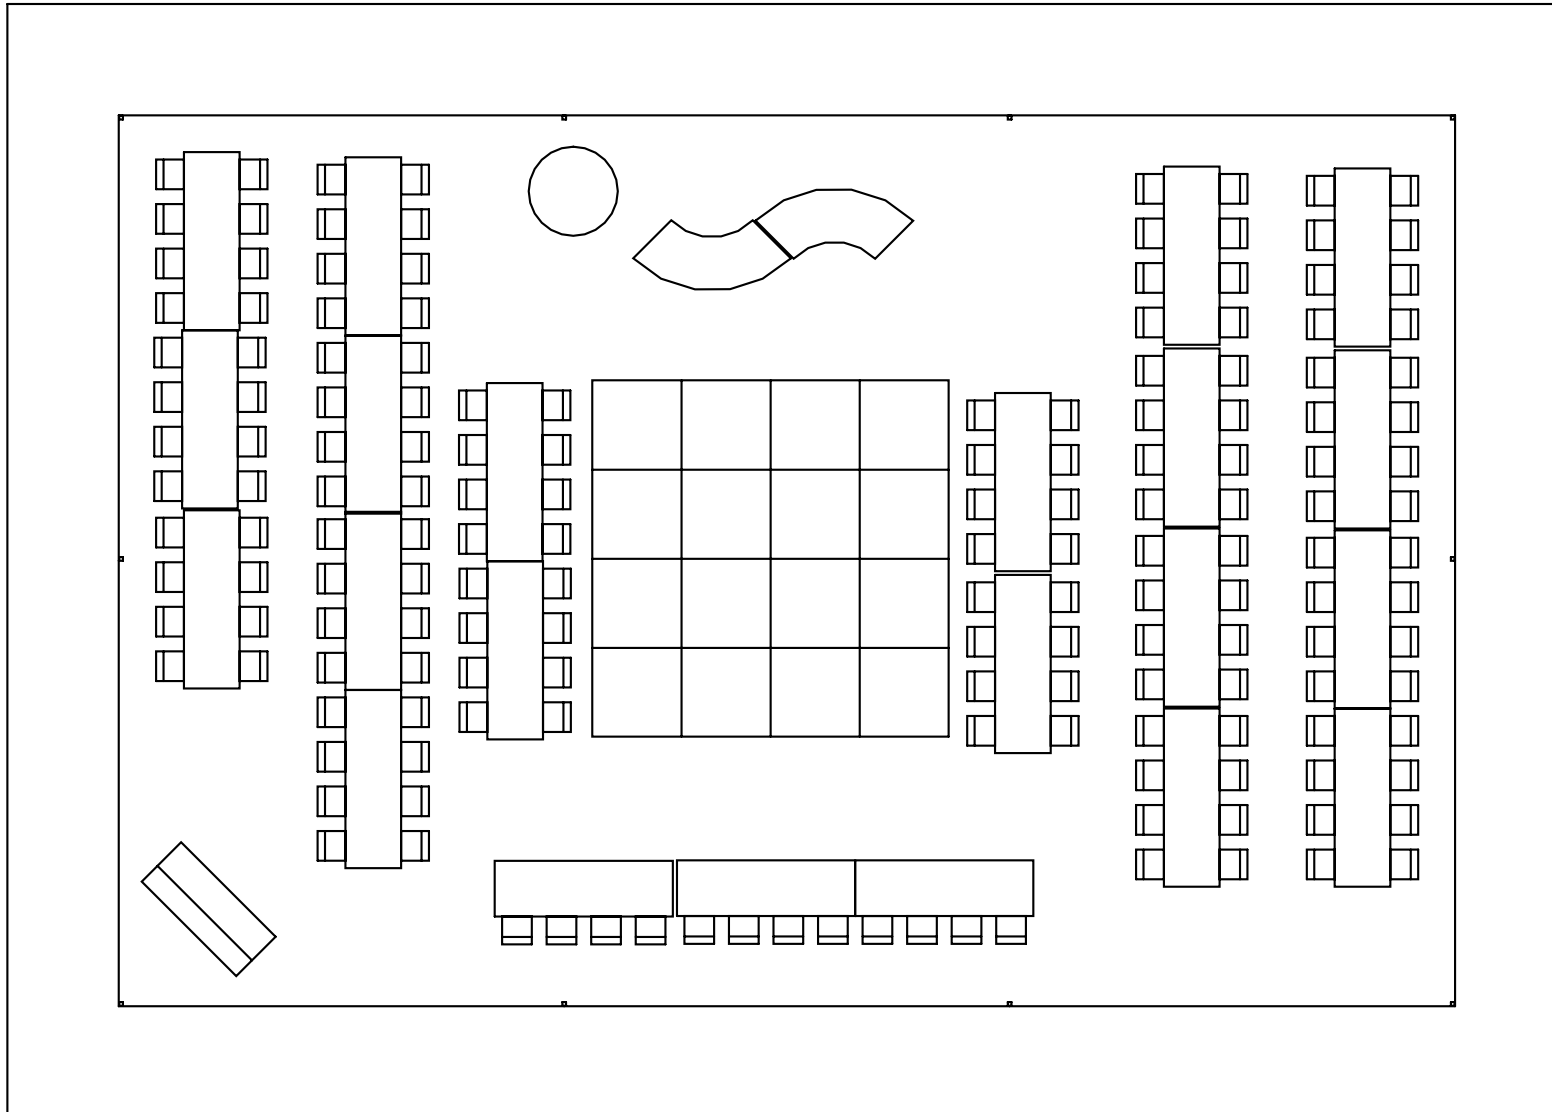

40 By 60 Tent
Seating For 164 People
16 By 16 Dance Floor
48" Cake Table
6' Bar
Buffet