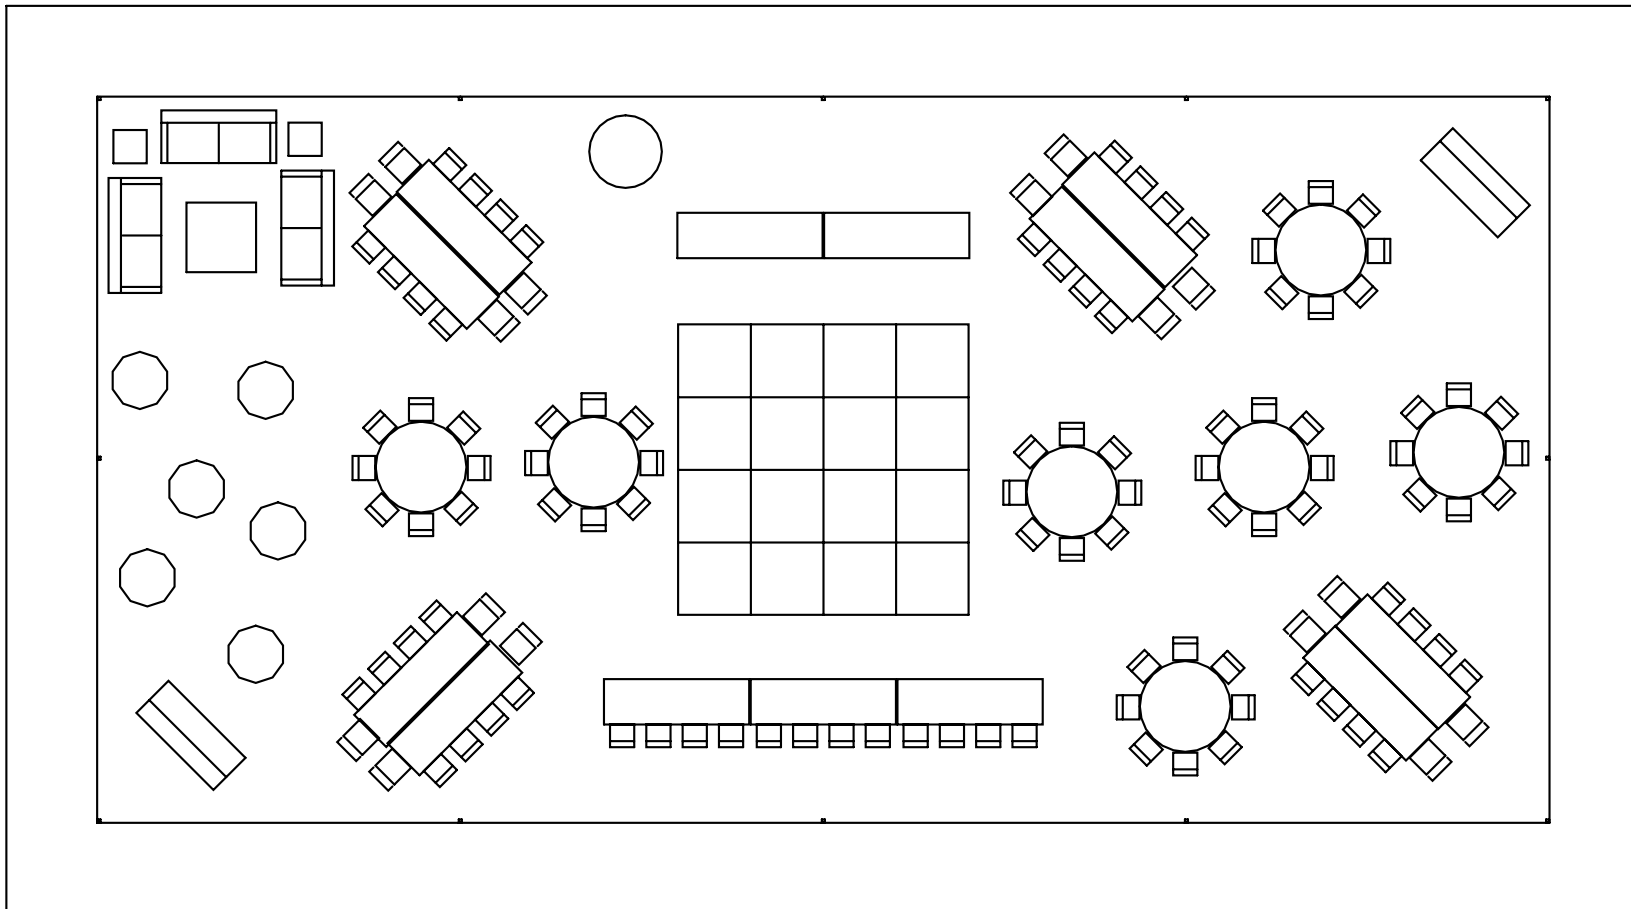

40 By 80 Tent
Seating For 116 People
Lounge and Cocktail Area
16 By 16 Dance Floor
Two 6' Bars
48" Cake Table
Buffet