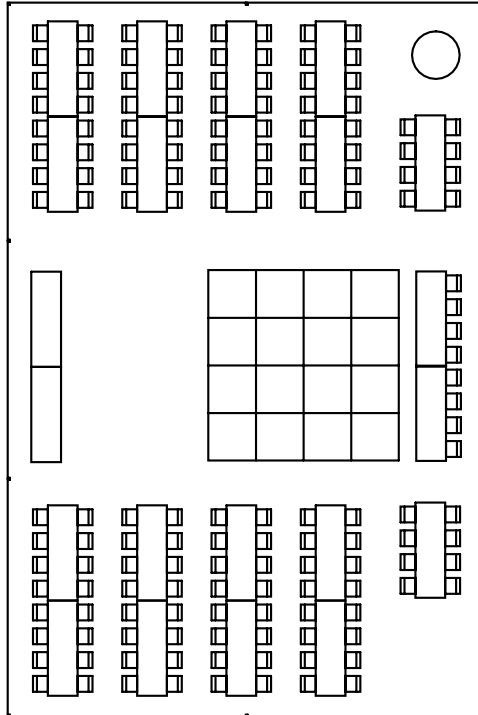

40x60's

19-8' Tables for Seating

152- Chairs

16x16 Dance Floor

8- Person Head Table

2-8' Buffet Tables

48" Rd Cake Table