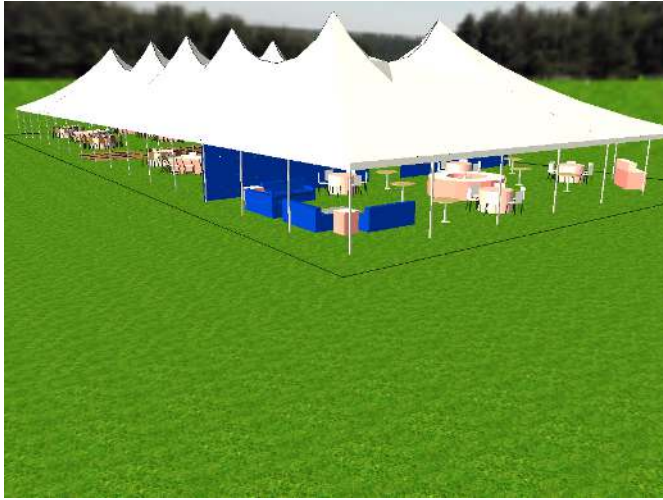

180- Chairs

16x16 Dance Floor

12- Person Head Table

3-8' Buffet Tables

48" Cake Table

Bar and DJ Area

60 ft BY 160 ft

Seating for 188 people