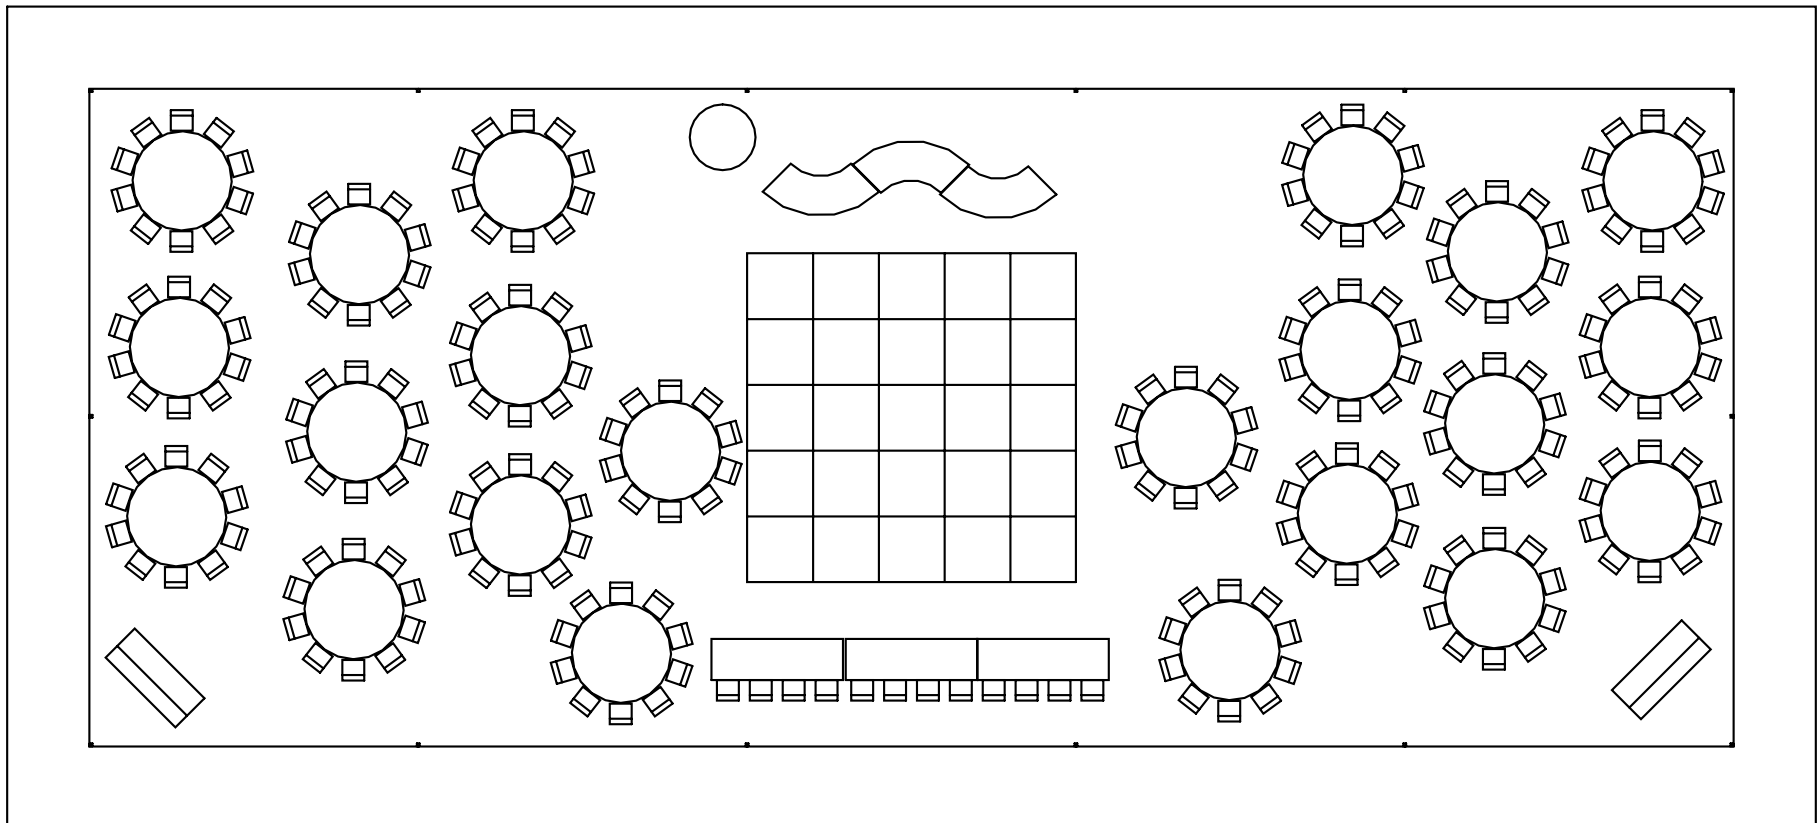

40 By 100 Tent
Seating For 232 People
20 By 20 Dance Floor
Two 6' Bars
48" Cake Table