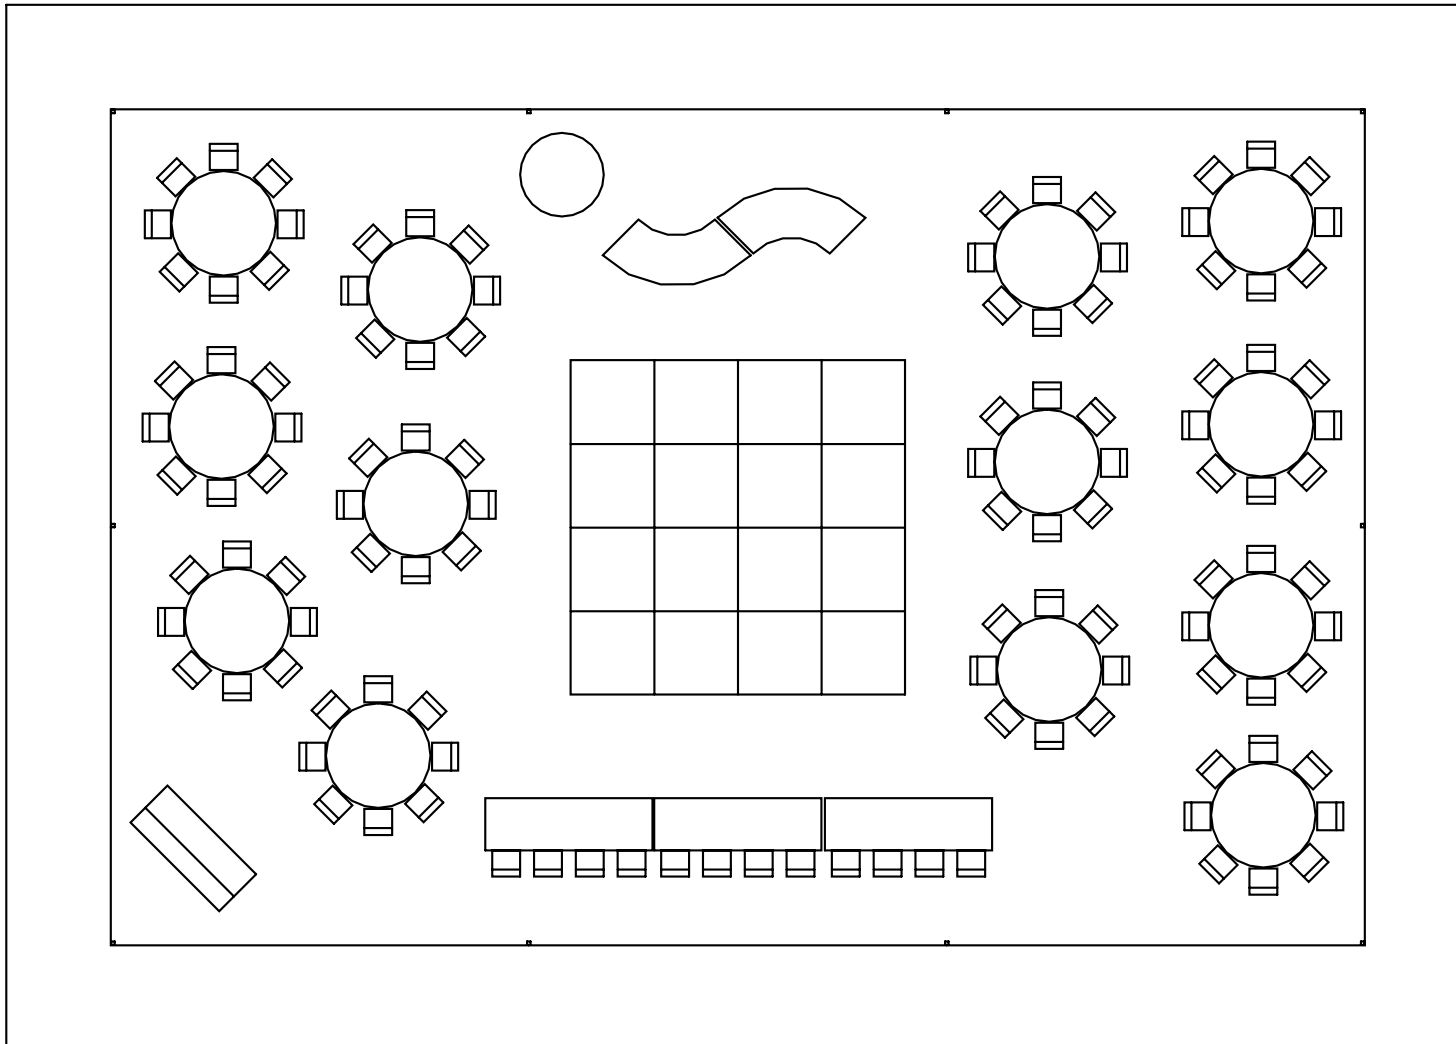

40 By 60 Tent
Seating For 116 People
16 By 16 Dance Floor
6' Bar
48" Cake Table
Buffet