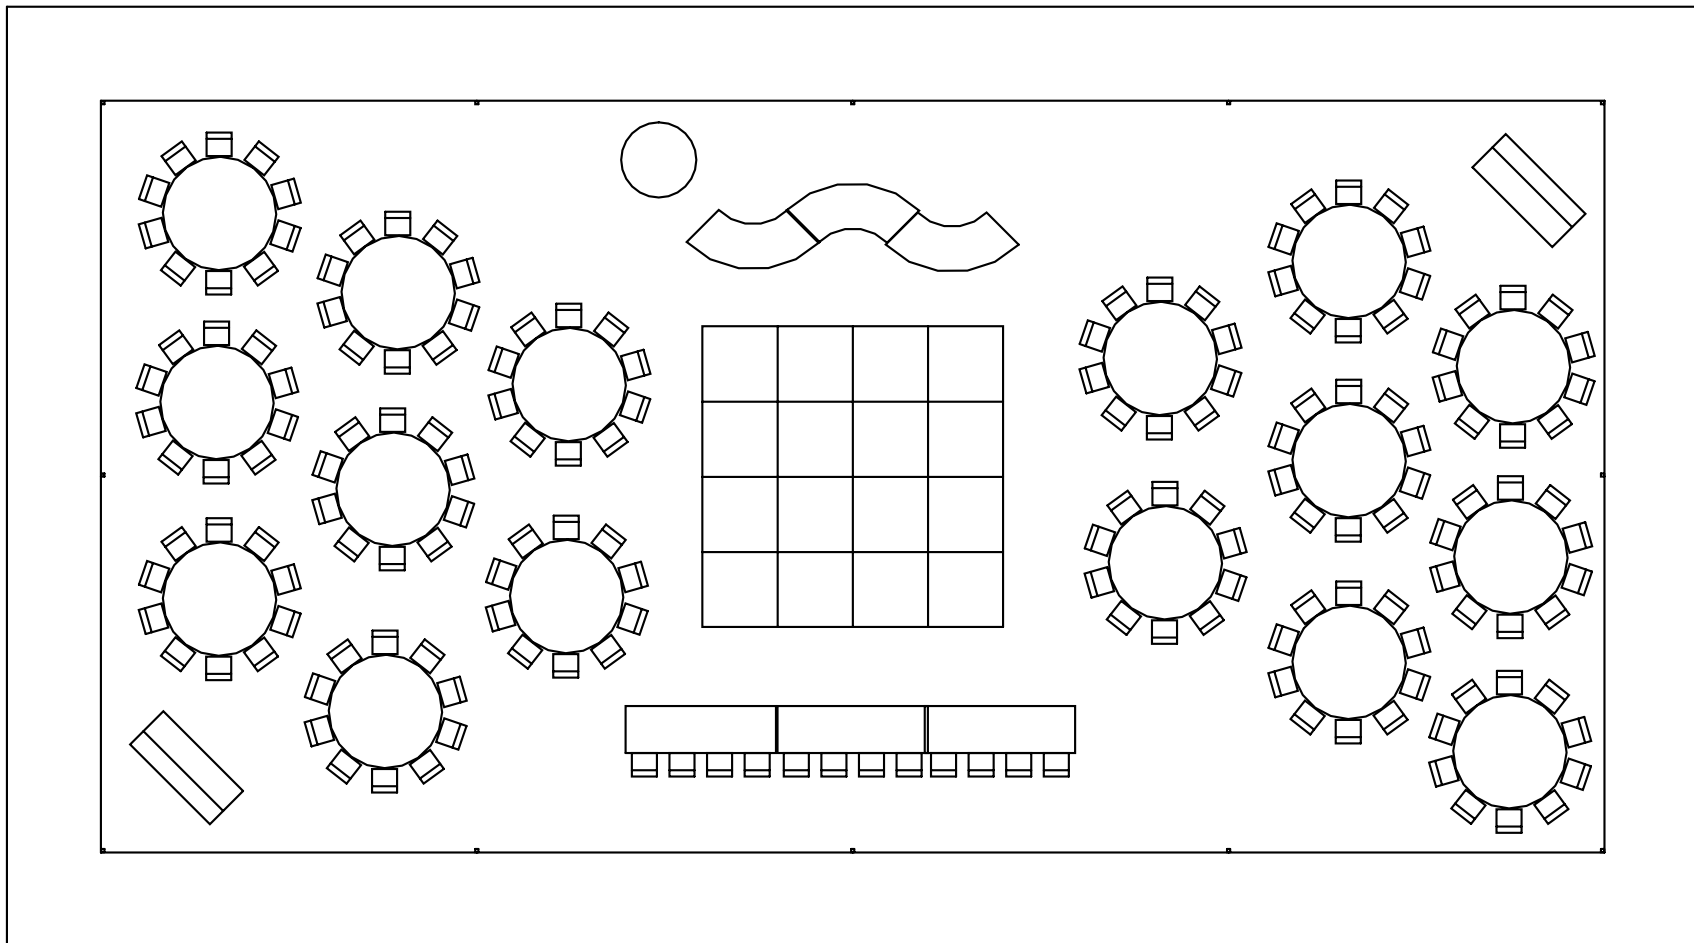

40 By 80 Tent
Seating For 172 People
16 By 16 Dance Floor
Two 6' Bars
48" Cake Table
Buffet