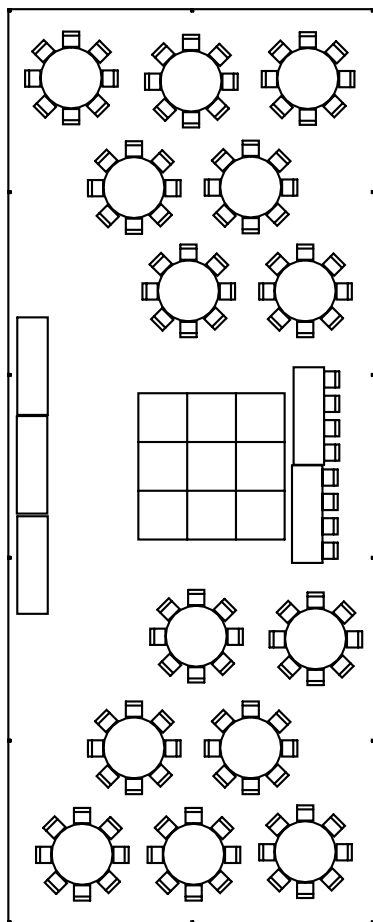

90- Chairs

12x12 Dance Floor

3-8' Table Buffet

8- Person Head Table

16-8' Rec Tables for Seating

128- Chairs

12x12 Dance Floor

2-8' Table Buffet

8- Person Head Table

30 By 75 Tent
Seating For 108 People
48" Cake Table
6' Bar
12 By 12 Dance Floor
Buffet

30x75's

14-60" Rd Tables
112- Chairs
12x12 Dance Floor
3-8' Table Buffet
8- Person Head Table

12-72" Rd Tables
120- Chairs
12x12 Dance Floor
3-8' Table Buffet
8- Person Head Table

22-8' Rec Tables for Seating
176- Chairs
12x12 Dance Floor
3-8' Table Buffet
8- Person Head Table

30 By 90 Tent
Seating For 148 People
Two 6' Bars
16 By 16 Dance Floor
48" Cake Table
Buffet

30x90's

20-60" Rd Tables

160- Chairs

12x12 Dance Floor

3-8' Table Buffet

8- Person Head Table

16-72" Rd Tables

160- Chairs

12x12 Dance Floor

3-8' Table Buffet