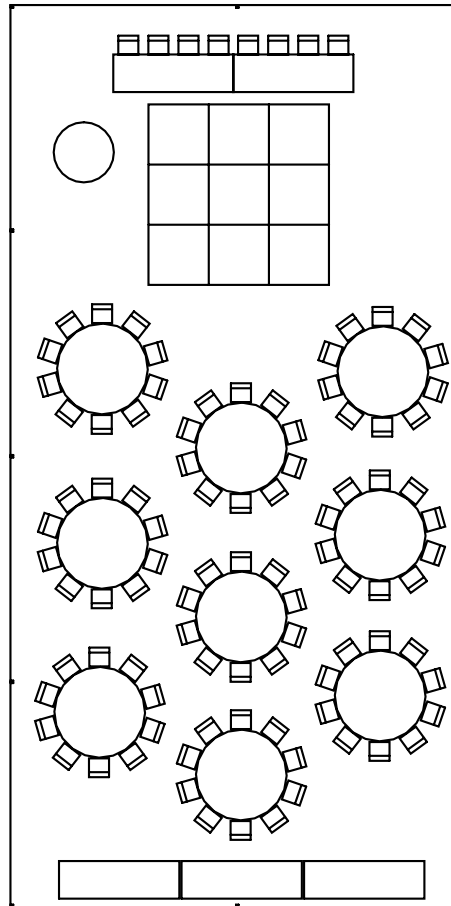

30 By 105 Tent
Seating for 132 People
Lounge and Cocktail Area
16 By 16 Dance Floor
Two 6' Bars
Buffet
48" Cake Table

30 By 105 Tent
Seating For 172 People
16 By 16 Dance Floor
Two 6' Bars
48" Cake Table
Buffet

30 By 60 Tent
Seating For 120 People
48" Cake Table
6' Bar
12 By 12 Dance Floor
Buffet / DJ Table

30x60's

12-60" Rd Tables

96- Chairs

12x12 Dance Floor

3-8' Table Buffet

8- Person Head Table

9-72" Rd Tables

90- Chairs

12x12 Dance Floor

3-8' Table Buffet

8- Person Head Table

16-8' Rec Tables for Seating

128- Chairs

12x12 Dance Floor

2-8' Table Buffet