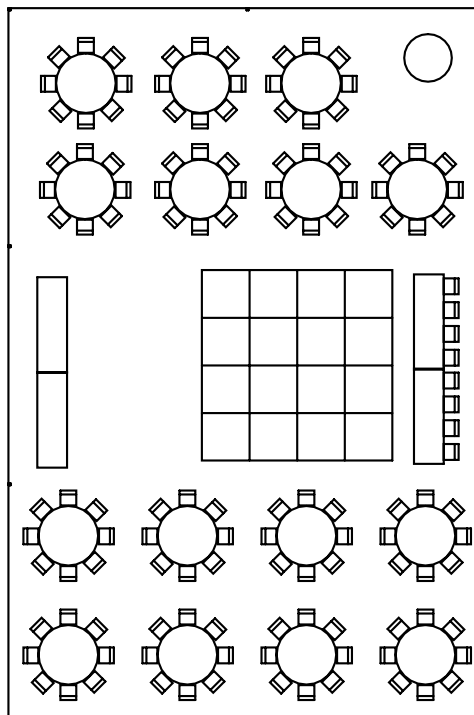

15-60" Rd Tables

120- Chairs

16x16 Dance Floor

8- Person Head Table

2-8' Buffet Tables

48" Rd Cake Table