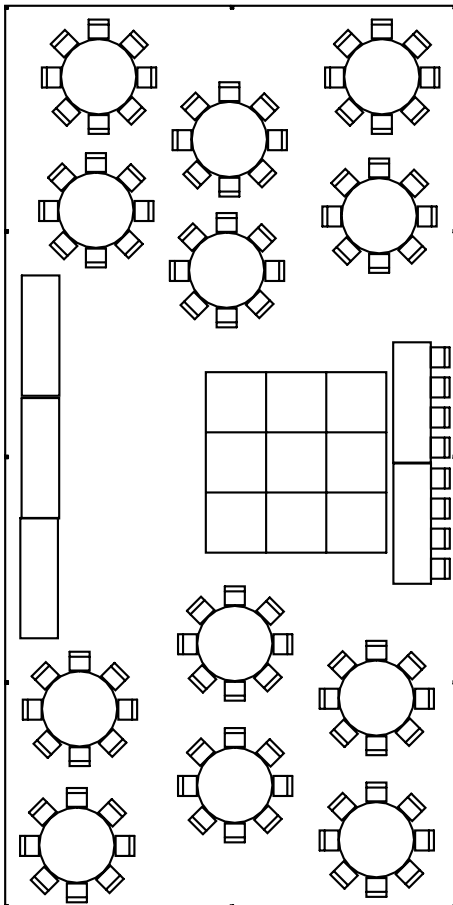

30 By 105 Tent
Seating for 132 People
Lounge and Cocktail Area
16 By 16 Dance Floor
Two 6' Bars
Buffet
48" Cake Table

30 By 105 Tent
Seating For 172 People
16 By 16 Dance Floor
Two 6' Bars
48" Cake Table
Buffet

30 By 60 Tent
Seating For 120 People
48" Cake Table
6' Bar
12 By 12 Dance Floor
Buffet / DJ Table

30x60's

12-60" Rd Tables

96- Chairs

12x12 Dance Floor

3-8' Table Buffet

8- Person Head Table

9-72" Rd Tables

90- Chairs

12x12 Dance Floor

3-8' Table Buffet

8- Person Head Table

16-8' Rec Tables for Seating

128- Chairs

12x12 Dance Floor

2-8' Table Buffet

8- Person Head Table

30 By 75 Tent
Seating For 108 People
48" Cake Table
6' Bar
12 By 12 Dance Floor
Buffet

30x75's

14-60" Rd Tables
112- Chairs
12x12 Dance Floor
3-8' Table Buffet
8- Person Head Table

12-72" Rd Tables
120- Chairs
12x12 Dance Floor
3-8' Table Buffet
8- Person Head Table