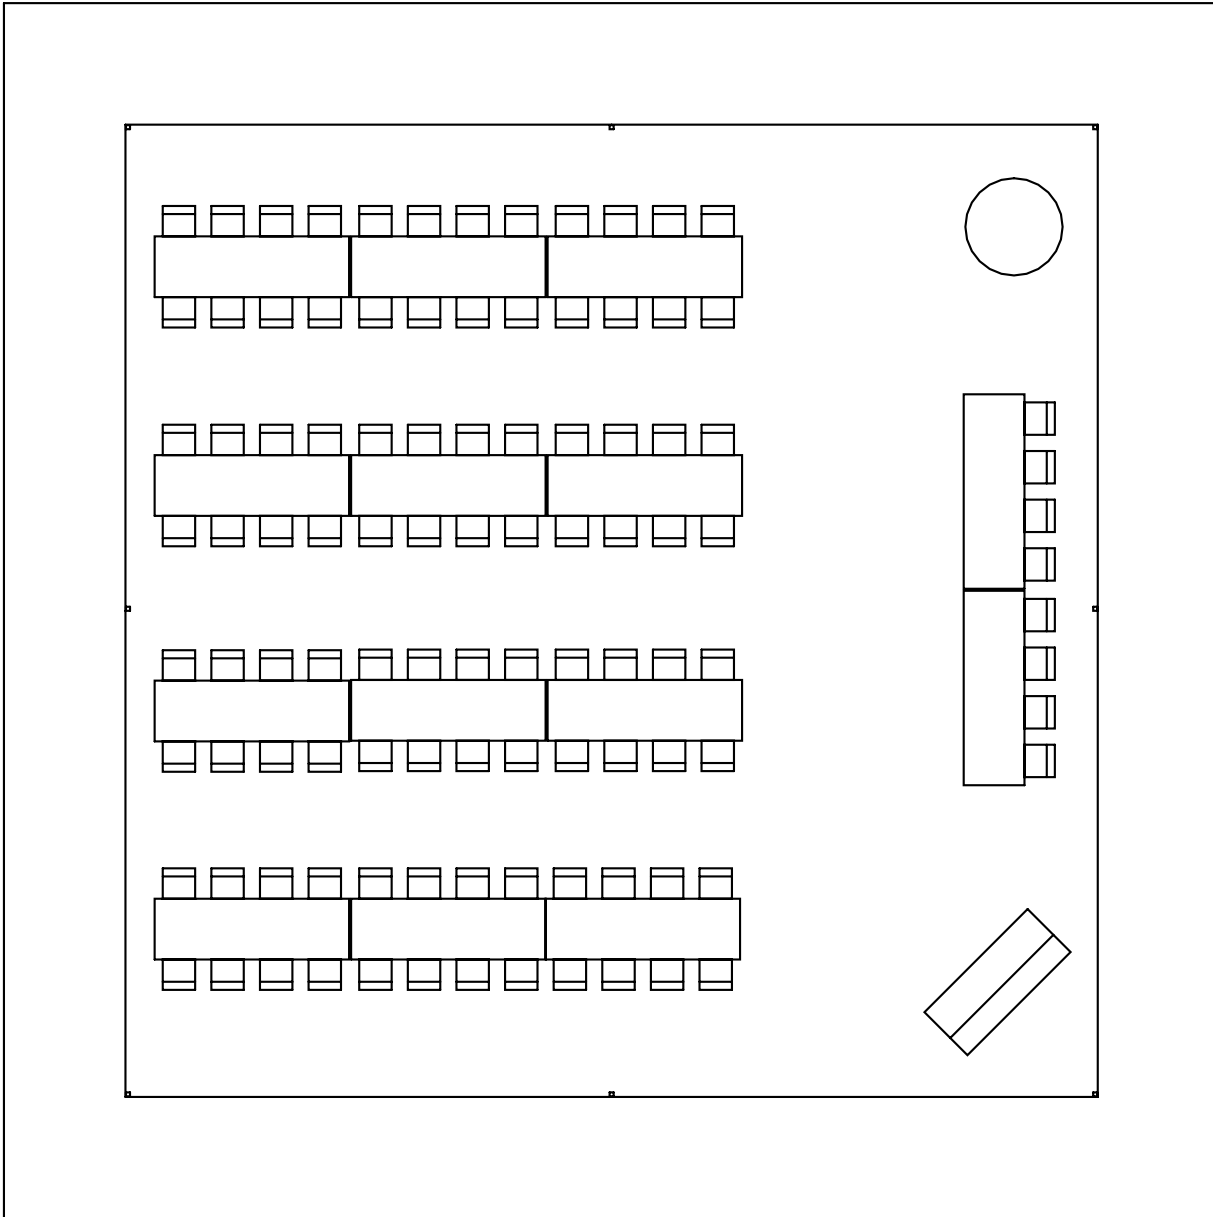

20-72" Tables

200- Chairs

12x24 Dance Floor

12- Person Head Table

48" Cake Table

4-8' Table Buffet

Bar and DJ Area

40 By 40 Tent
Seating For 104 People
48" Cake Table
6' Bar