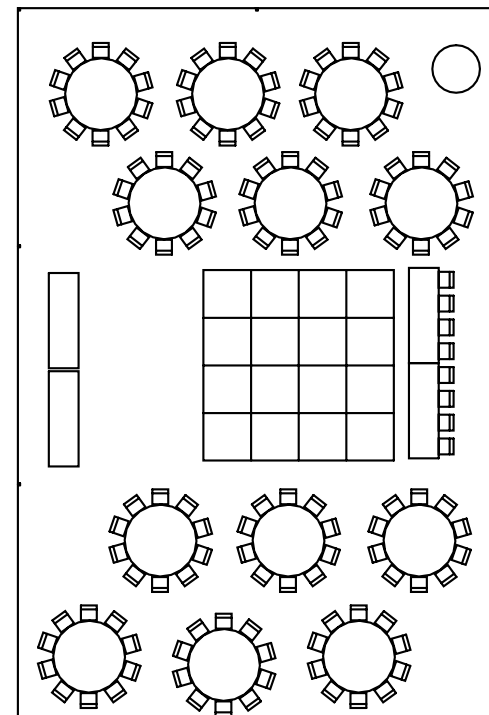

8- Person Head Table

2-8' Buffet Tables

48" Rd Cake Table

12-72" Rd Tables

120- Chairs

16x16 Dance Floor

8- Person Head Table

2-8' Buffet Tables

48" Rd Cake Tables

40 By 80 Tent
Seating For 116 People
Lounge and Cocktail Area
16 By 16 Dance Floor
Two 6' Bars
48" Cake Table
Buffet

40 By 80 Tent
Seating For 172 People
16 By 16 Dance Floor
Two 6' Bars
48" Cake Table
Buffet