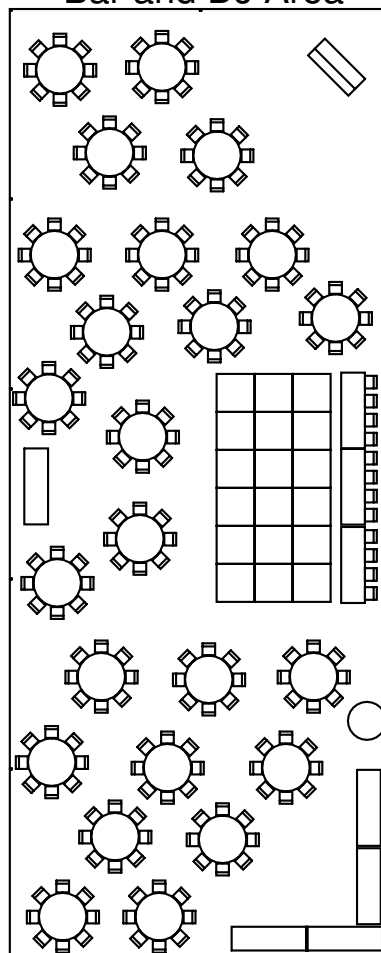

90- Chairs

12x12 Dance Floor

3-8' Table Buffet

8- Person Head Table

16-8' Rec Tables for Seating

128- Chairs

12x12 Dance Floor

2-8' Table Buffet

40 By 100 Tent
Seating For 232 People
20 By 20 Dance Floor
Two 6' Bars
48" Cake Table

40x100's

31-8' Tables for Seating

248- Chairs

12x24 Dance Floor

12- Person Head Table

48" Cake Table

4-8' Table Buffet

Bar and DJ Area

24-60" Rd Tables

192- Chairs

12x24 Dance Floor

12- Person Head Table

48" Cake Table

4-8' Table Buffet

Bar and DJ Area

20-72" Tables

200- Chairs

12x24 Dance Floor

12- Person Head Table

48" Cake Table

4-8' Table Buffet

Bar and DJ Area

40 By 40 Tent
Seating For 104 People
48" Cake Table
6' Bar