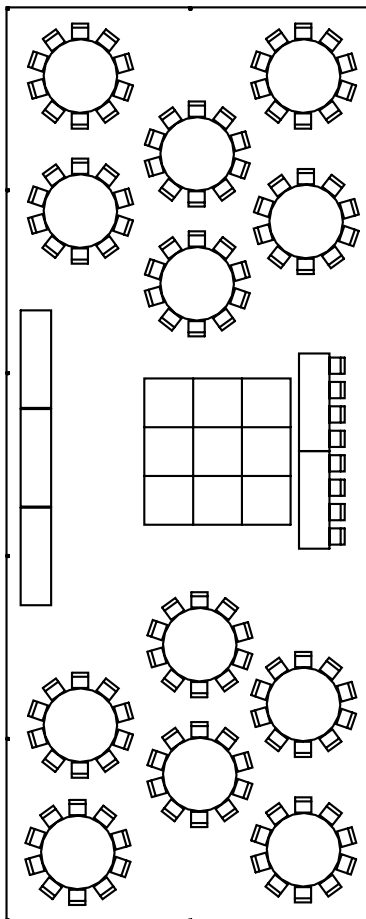

90- Chairs

12x12 Dance Floor

3-8' Table Buffet

8- Person Head Table

16-8' Rec Tables for Seating

128- Chairs

12x12 Dance Floor

2-8' Table Buffet

8- Person Head Table

30 By 75 Tent
Seating For 108 People
48" Cake Table
6' Bar
12 By 12 Dance Floor
Buffet

30x75's

14-60" Rd Tables
112- Chairs
12x12 Dance Floor
3-8' Table Buffet
8- Person Head Table

12-72" Rd Tables
120- Chairs
12x12 Dance Floor
3-8' Table Buffet
8- Person Head Table

22-8' Rec Tables for Seating
176- Chairs
12x12 Dance Floor
3-8' Table Buffet
8- Person Head Table

30 By 90 Tent
Seating For 148 People
Two 6' Bars
16 By 16 Dance Floor
48" Cake Table
Buffet

30x90's

20-60" Rd Tables

160- Chairs

12x12 Dance Floor

3-8' Table Buffet

8- Person Head Table

16-72" Rd Tables

160- Chairs

12x12 Dance Floor

3-8' Table Buffet