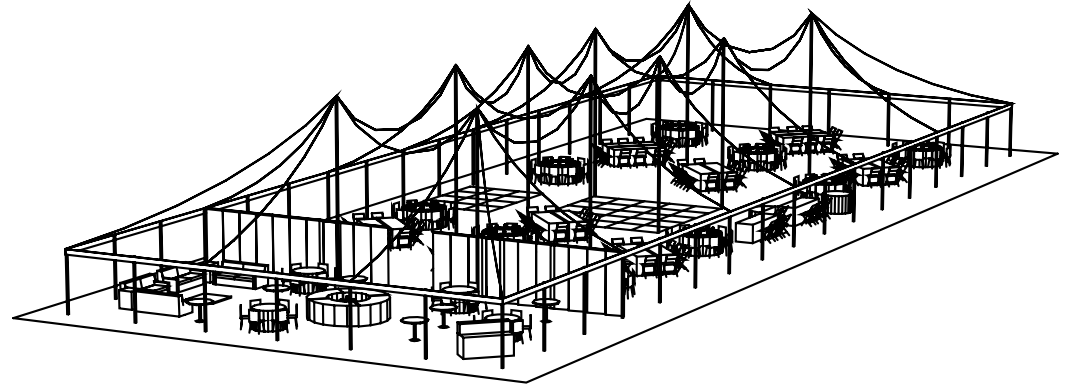

180- Chairs

16x16 Dance Floor

12- Person Head Table

3-8' Buffet Tables

48" Cake Table

Bar and DJ Area

60 ft BY 160 ft

Seating for 188 people