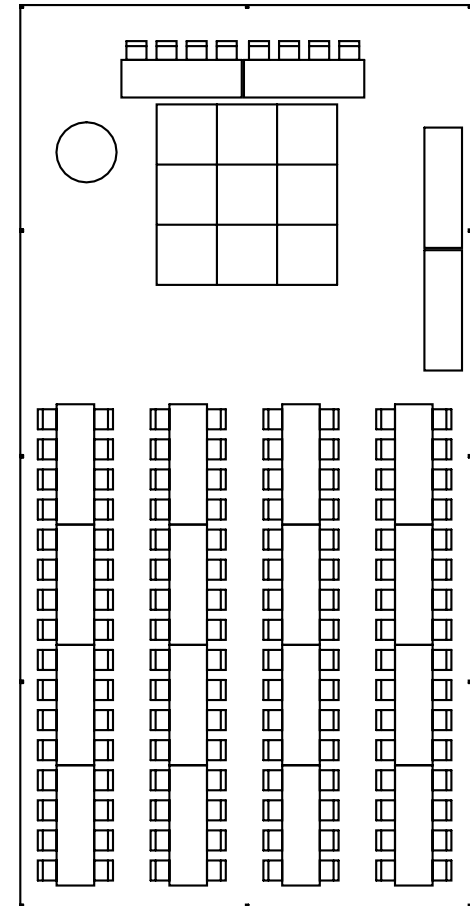

30 By 105 Tent
Seating for 132 People
Lounge and Cocktail Area
16 By 16 Dance Floor
Two 6' Bars
Buffet
48" Cake Table

30 By 105 Tent
Seating For 172 People
16 By 16 Dance Floor
Two 6' Bars
48" Cake Table
Buffet

30 By 60 Tent
Seating For 120 People
48" Cake Table
6' Bar
12 By 12 Dance Floor
Buffet / DJ Table

30x60's

12-60" Rd Tables

96- Chairs

12x12 Dance Floor

3-8' Table Buffet

8- Person Head Table

9-72" Rd Tables

90- Chairs

12x12 Dance Floor

3-8' Table Buffet

8- Person Head Table

16-8' Rec Tables for Seating

128- Chairs

12x12 Dance Floor

2-8' Table Buffet

8- Person Head Table

30 By 75 Tent
Seating For 108 People
48" Cake Table
6' Bar
12 By 12 Dance Floor
Buffet

30x75's

14-60" Rd Tables
112- Chairs
12x12 Dance Floor
3-8' Table Buffet
8- Person Head Table

12-72" Rd Tables
120- Chairs
12x12 Dance Floor
3-8' Table Buffet
8- Person Head Table