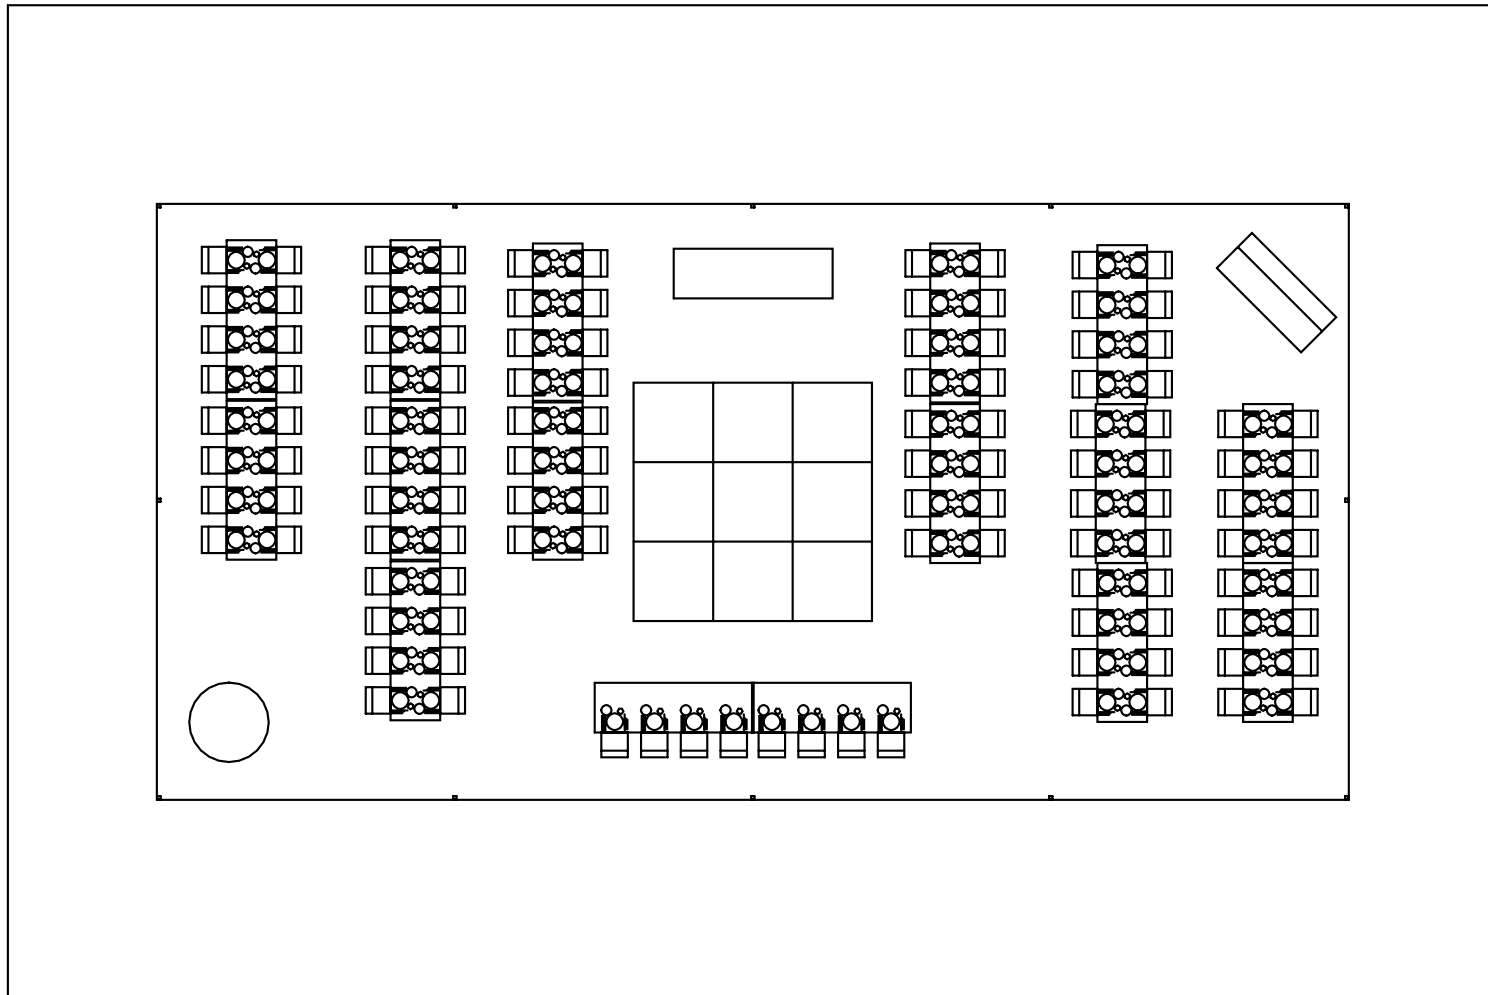

30 By 105 Tent
Seating for 132 People
Lounge and Cocktail Area
16 By 16 Dance Floor
Two 6' Bars
Buffet
48" Cake Table

30 By 105 Tent
Seating For 172 People
16 By 16 Dance Floor
Two 6' Bars
48" Cake Table
Buffet

30 By 60 Tent
Seating For 120 People
48" Cake Table
6' Bar
12 By 12 Dance Floor
Buffet / DJ Table

30x60's

12-60" Rd Tables

96- Chairs

12x12 Dance Floor

3-8' Table Buffet

8- Person Head Table

9-72" Rd Tables

90- Chairs

12x12 Dance Floor

3-8' Table Buffet

8- Person Head Table

16-8' Rec Tables for Seating

128- Chairs

12x12 Dance Floor

2-8' Table Buffet

8- Person Head Table

30 By 75 Tent
Seating For 108 People
48" Cake Table
6' Bar
12 By 12 Dance Floor
Buffet

30x75's

14-60" Rd Tables
112- Chairs
12x12 Dance Floor
3-8' Table Buffet
8- Person Head Table

12-72" Rd Tables
120- Chairs
12x12 Dance Floor
3-8' Table Buffet
8- Person Head Table