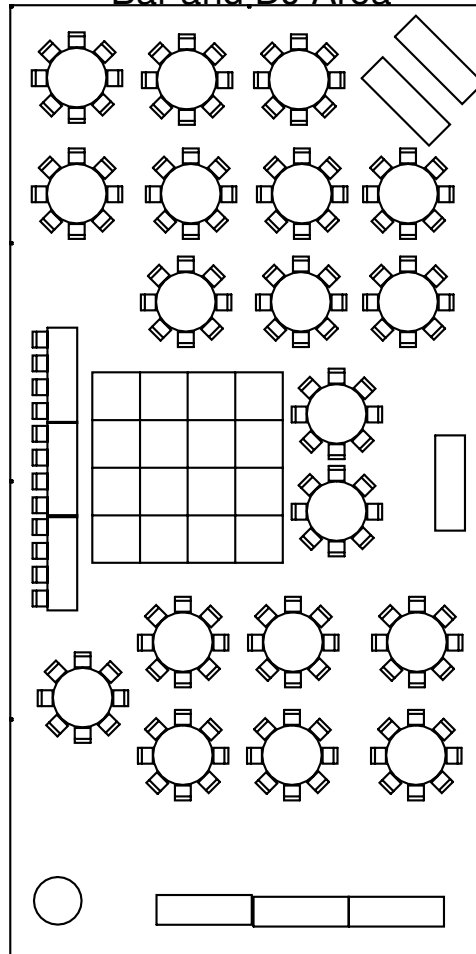

90- Chairs

12x12 Dance Floor

3-8' Table Buffet

8- Person Head Table

16-8' Rec Tables for Seating

128- Chairs

12x12 Dance Floor

2-8' Table Buffet

24-8' Tables for Seating

192- Chairs

12x24 Dance Floor

12- Person Head Table

3-8' Buffet Tables

48" Cake Table

Bar and DJ Area

40x80's

19-60" Rd Tables

152-Chairs

16x16 Dance Floor

12- Person Head Table

3-8' Buffet Tables

48" Cake Table

Bar and DJ Area

18-72" Tables

180- Chairs

16x16 Dance Floor

12- Person Head Table

3-8' Buffet Tables

48" Cake Table

Bar and DJ Area

60 ft BY 160 ft

Seating for 188 people