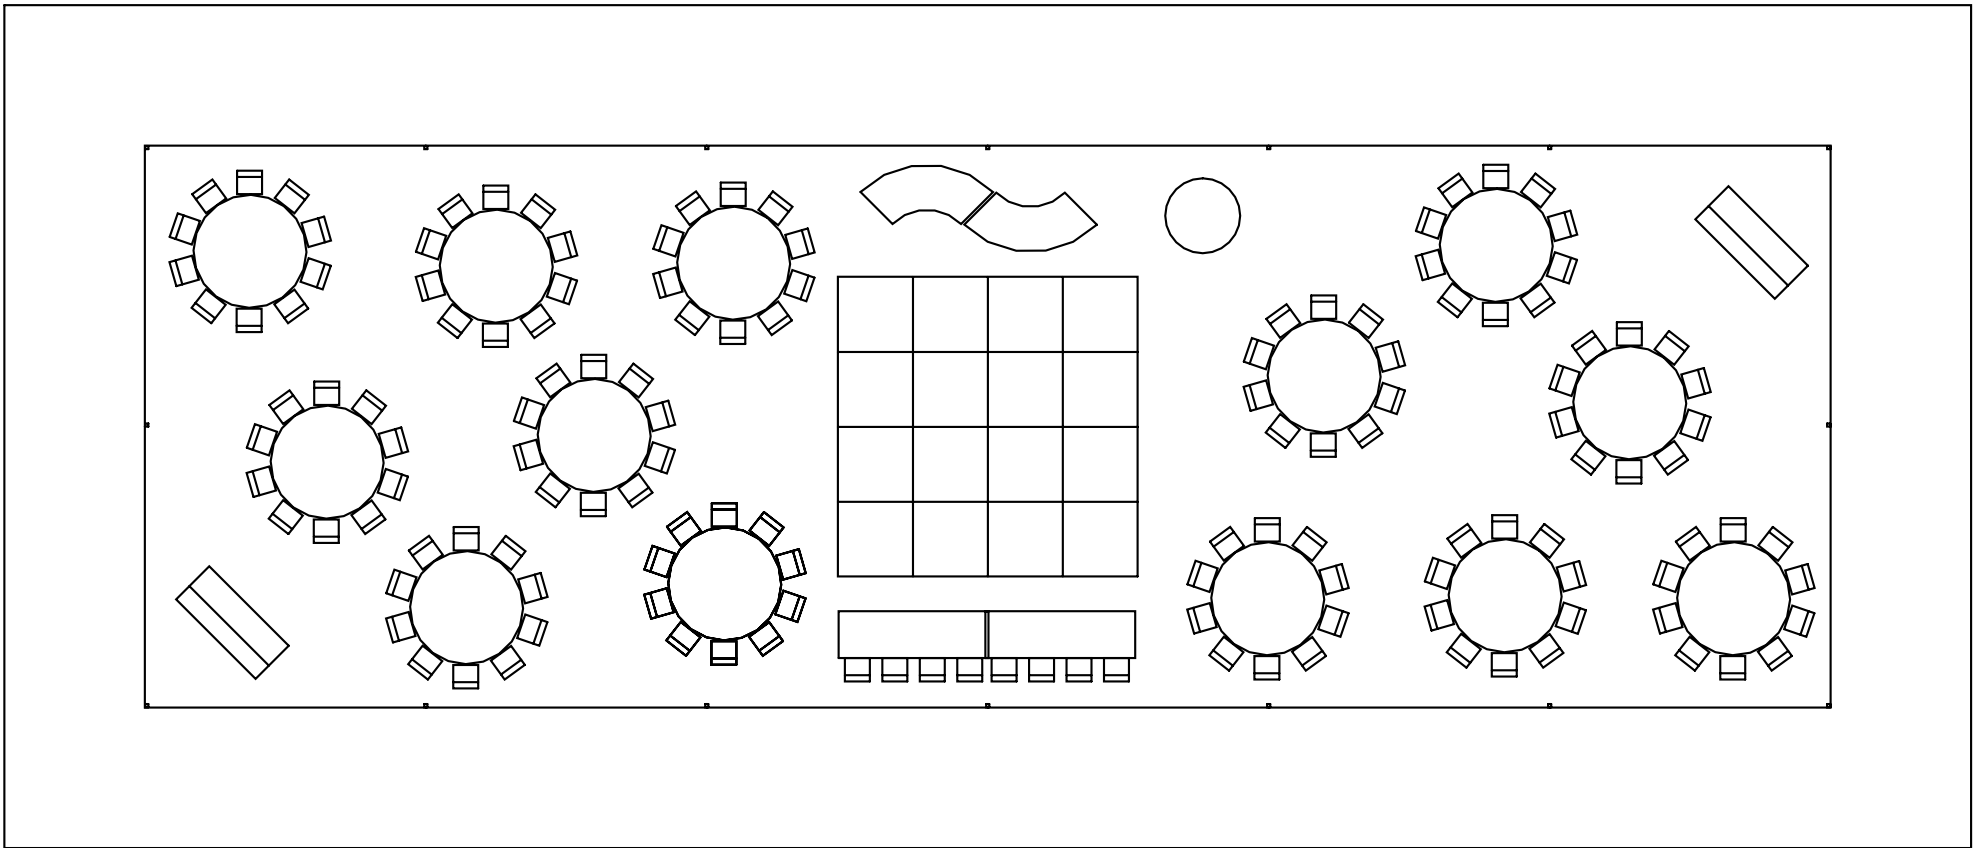

30 By 90 Tent
Seating For 148 People
Two 6' Bars
16 By 16 Dance Floor
48" Cake Table
Buffet