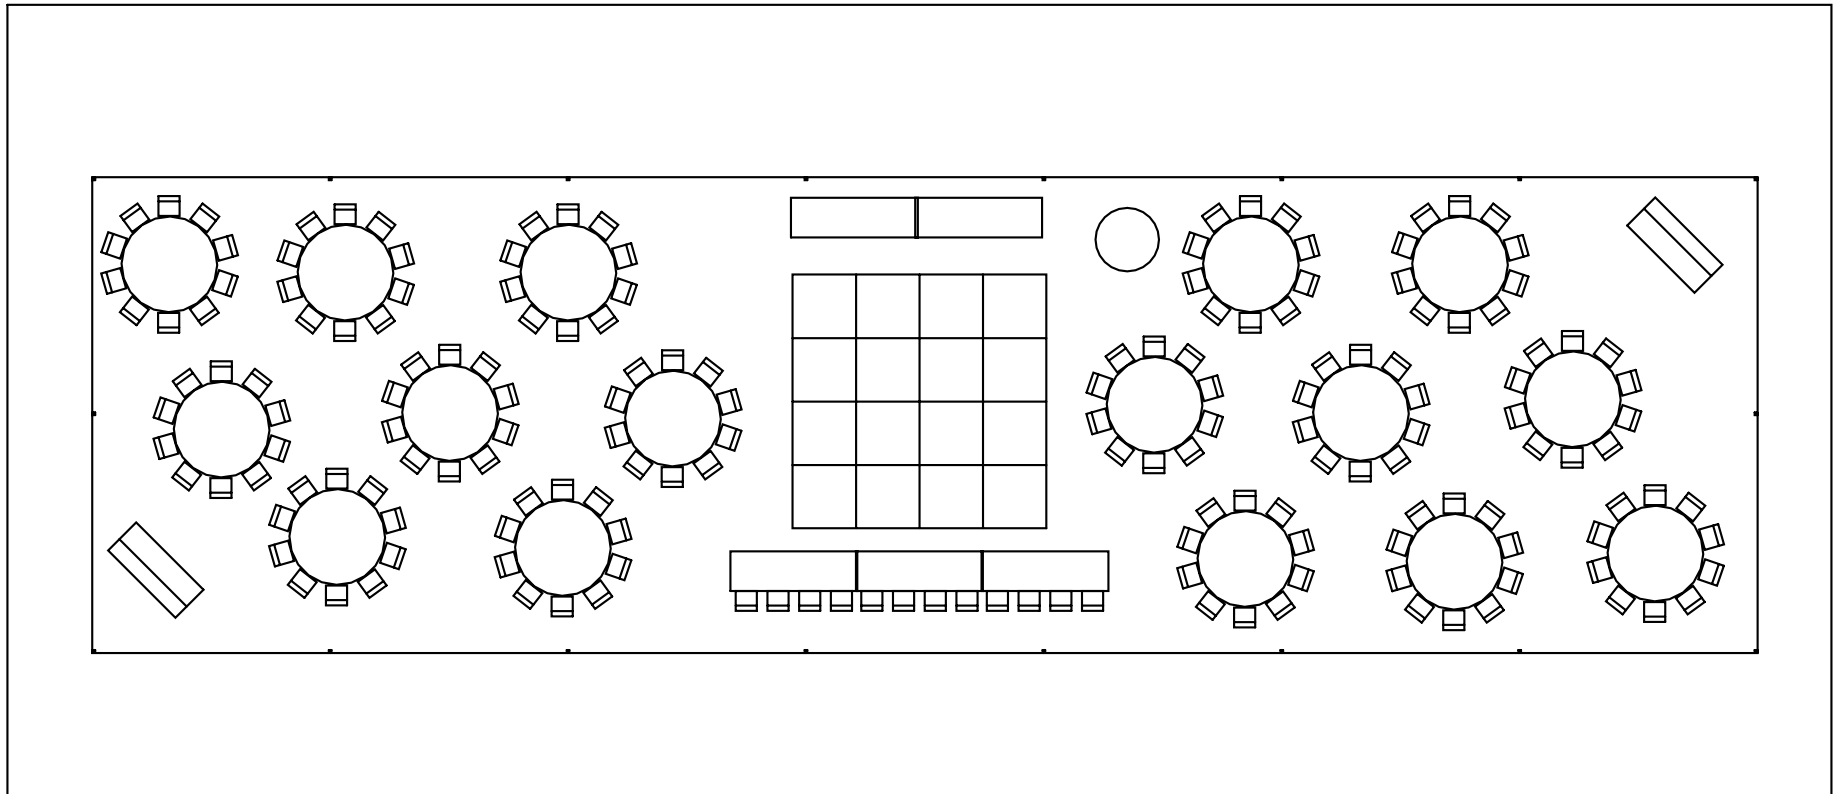

30 By 105 Tent
Seating for 132 People
Lounge and Cocktail Area
16 By 16 Dance Floor
Two 6' Bars
Buffet
48" Cake Table

30 By 105 Tent
Seating For 172 People
16 By 16 Dance Floor
Two 6' Bars
48" Cake Table
Buffet

90- Chairs

12x12 Dance Floor

3-8' Table Buffet

8- Person Head Table

16-8' Rec Tables for Seating

128- Chairs

12x12 Dance Floor

2-8' Table Buffet