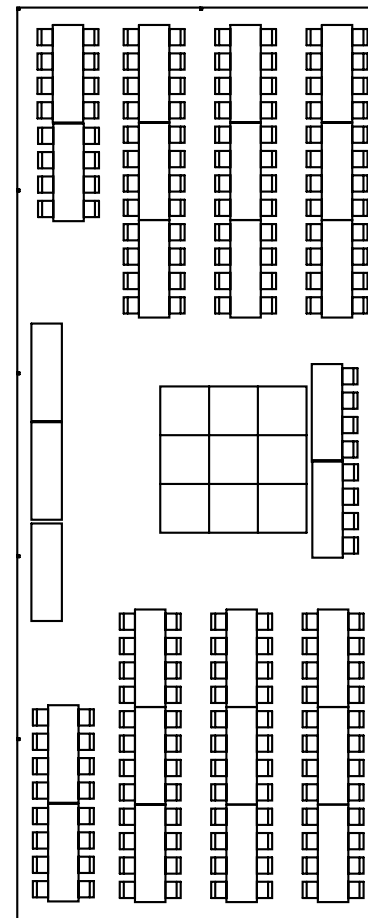

30 By 60 Tent
Seating For 120 People
48" Cake Table
6' Bar
12 By 12 Dance Floor
Buffet / DJ Table

30x60's

12-60" Rd Tables

96- Chairs

12x12 Dance Floor

3-8' Table Buffet

8- Person Head Table

9-72" Rd Tables

90- Chairs

12x12 Dance Floor

3-8' Table Buffet

8- Person Head Table

16-8' Rec Tables for Seating

128- Chairs

12x12 Dance Floor

2-8' Table Buffet

8- Person Head Table

30 By 75 Tent
Seating For 108 People
48" Cake Table
6' Bar
12 By 12 Dance Floor
Buffet

30x75's

14-60" Rd Tables
112- Chairs
12x12 Dance Floor
3-8' Table Buffet
8- Person Head Table

12-72" Rd Tables
120- Chairs
12x12 Dance Floor
3-8' Table Buffet
8- Person Head Table

22-8' Rec Tables for Seating
176- Chairs
12x12 Dance Floor
3-8' Table Buffet
8- Person Head Table

30 By 90 Tent
Seating For 148 People
Two 6' Bars
16 By 16 Dance Floor
48" Cake Table
Buffet

30x90's

20-60" Rd Tables