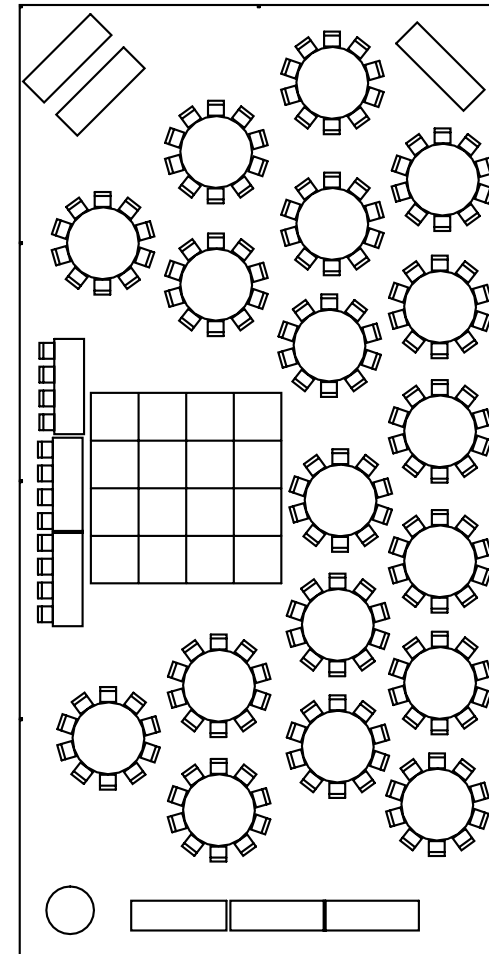

90- Chairs

12x12 Dance Floor

3-8' Table Buffet

8- Person Head Table

16-8' Rec Tables for Seating

128- Chairs

12x12 Dance Floor

2-8' Table Buffet

24-8' Tables for Seating

192- Chairs

12x24 Dance Floor

12- Person Head Table

3-8' Buffet Tables

48" Cake Table

Bar and DJ Area

40x80's

19-60" Rd Tables

152-Chairs

16x16 Dance Floor

12- Person Head Table

3-8' Buffet Tables

48" Cake Table

Bar and DJ Area

18-72" Tables

180- Chairs

16x16 Dance Floor

12- Person Head Table

3-8' Buffet Tables

48" Cake Table

Bar and DJ Area

60 ft BY 160 ft

Seating for 188 people