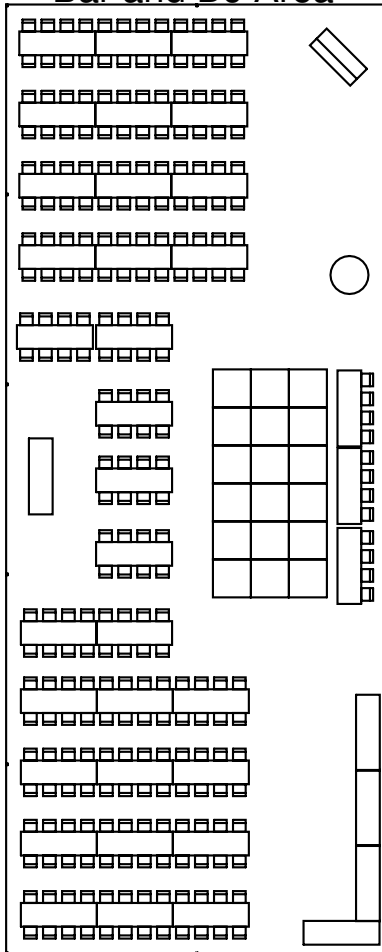

90- Chairs

12x12 Dance Floor

3-8' Table Buffet

8- Person Head Table

16-8' Rec Tables for Seating

128- Chairs

12x12 Dance Floor

2-8' Table Buffet

8- Person Head Table

30-8' Rec Tables for Seating

240- Chairs

12x12 Dance Floor

3-8' Table Buffet

8- Person Head Table

40 By 100 Tent
Seating For 124 People
Lounge And Cocktail Area
Two 6' Bars
48" Cake Table
Buffet

40 By 100 Tent
Seating For 232 People
20 By 20 Dance Floor
Two 6' Bars
48" Cake Table

40x100's

31-8' Tables for Seating

248- Chairs

12x24 Dance Floor

12- Person Head Table

48" Cake Table

4-8' Table Buffet

Bar and DJ Area

24-60" Rd Tables

192- Chairs

12x24 Dance Floor

12- Person Head Table

48" Cake Table

4-8' Table Buffet

Bar and DJ Area