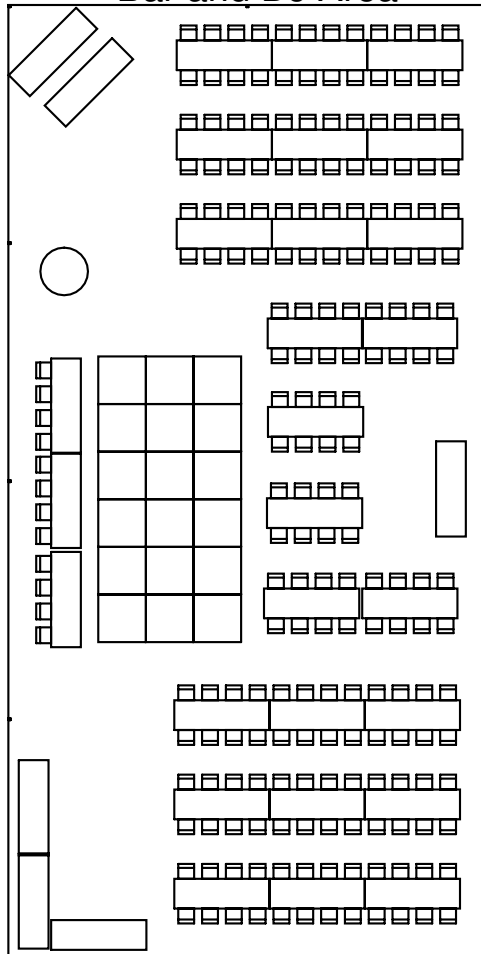

90- Chairs

12x12 Dance Floor

3-8' Table Buffet

8- Person Head Table

16-8' Rec Tables for Seating

128- Chairs

12x12 Dance Floor

2-8' Table Buffet

48" Rd Cake Tables

40 By 80 Tent
Seating For 116 People
Lounge and Cocktail Area
16 By 16 Dance Floor
Two 6' Bars
48" Cake Table
Buffet

40 By 80 Tent
Seating For 172 People
16 By 16 Dance Floor
Two 6' Bars
48" Cake Table
Buffet

24-8' Tables for Seating

192- Chairs

12x24 Dance Floor

12- Person Head Table

3-8' Buffet Tables

48" Cake Table

Bar and DJ Area

40x80's

19-60" Rd Tables

152-Chairs

16x16 Dance Floor

12- Person Head Table

3-8' Buffet Tables

48" Cake Table

Bar and DJ Area

18-72" Tables