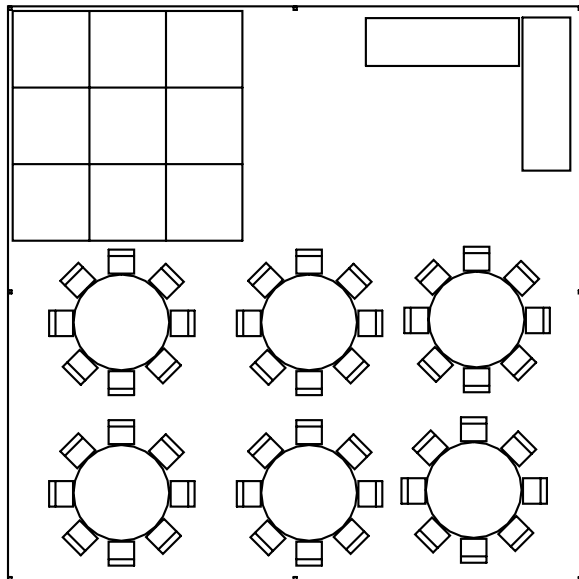

30 By 30
Seating For 48 People
6' Bar
36" Cake Table

30x30's

6-60" Rd Tables
48- Chairs
12x12 Dance Floor
2-8' Tables

7-72" Tables
40- Chairs
12x12 Dance Floor
2-8' Tables

6-8' Rec Tables for Seating
48- Chairs
12x12 Dance Floor
2-8' Tables