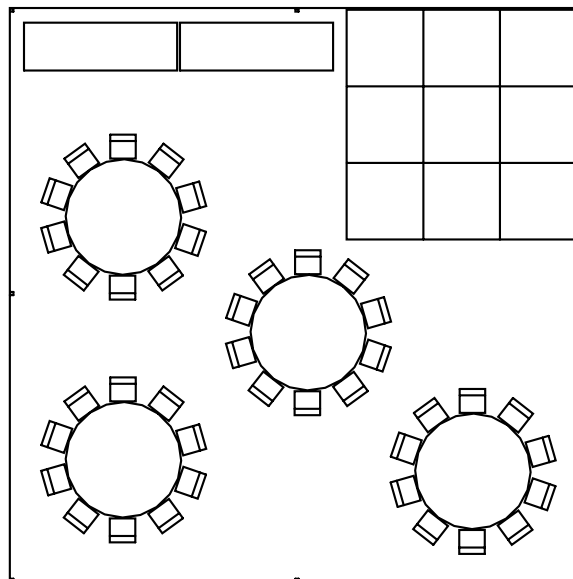

30 By 30
Seating For 48 People
6' Bar
36" Cake Table

30x30's

6-60" Rd Tables
48- Chairs
12x12 Dance Floor
2-8' Tables

7-72" Tables
40- Chairs
12x12 Dance Floor
2-8' Tables

6-8' Rec Tables for Seating
48- Chairs
12x12 Dance Floor
2-8' Tables